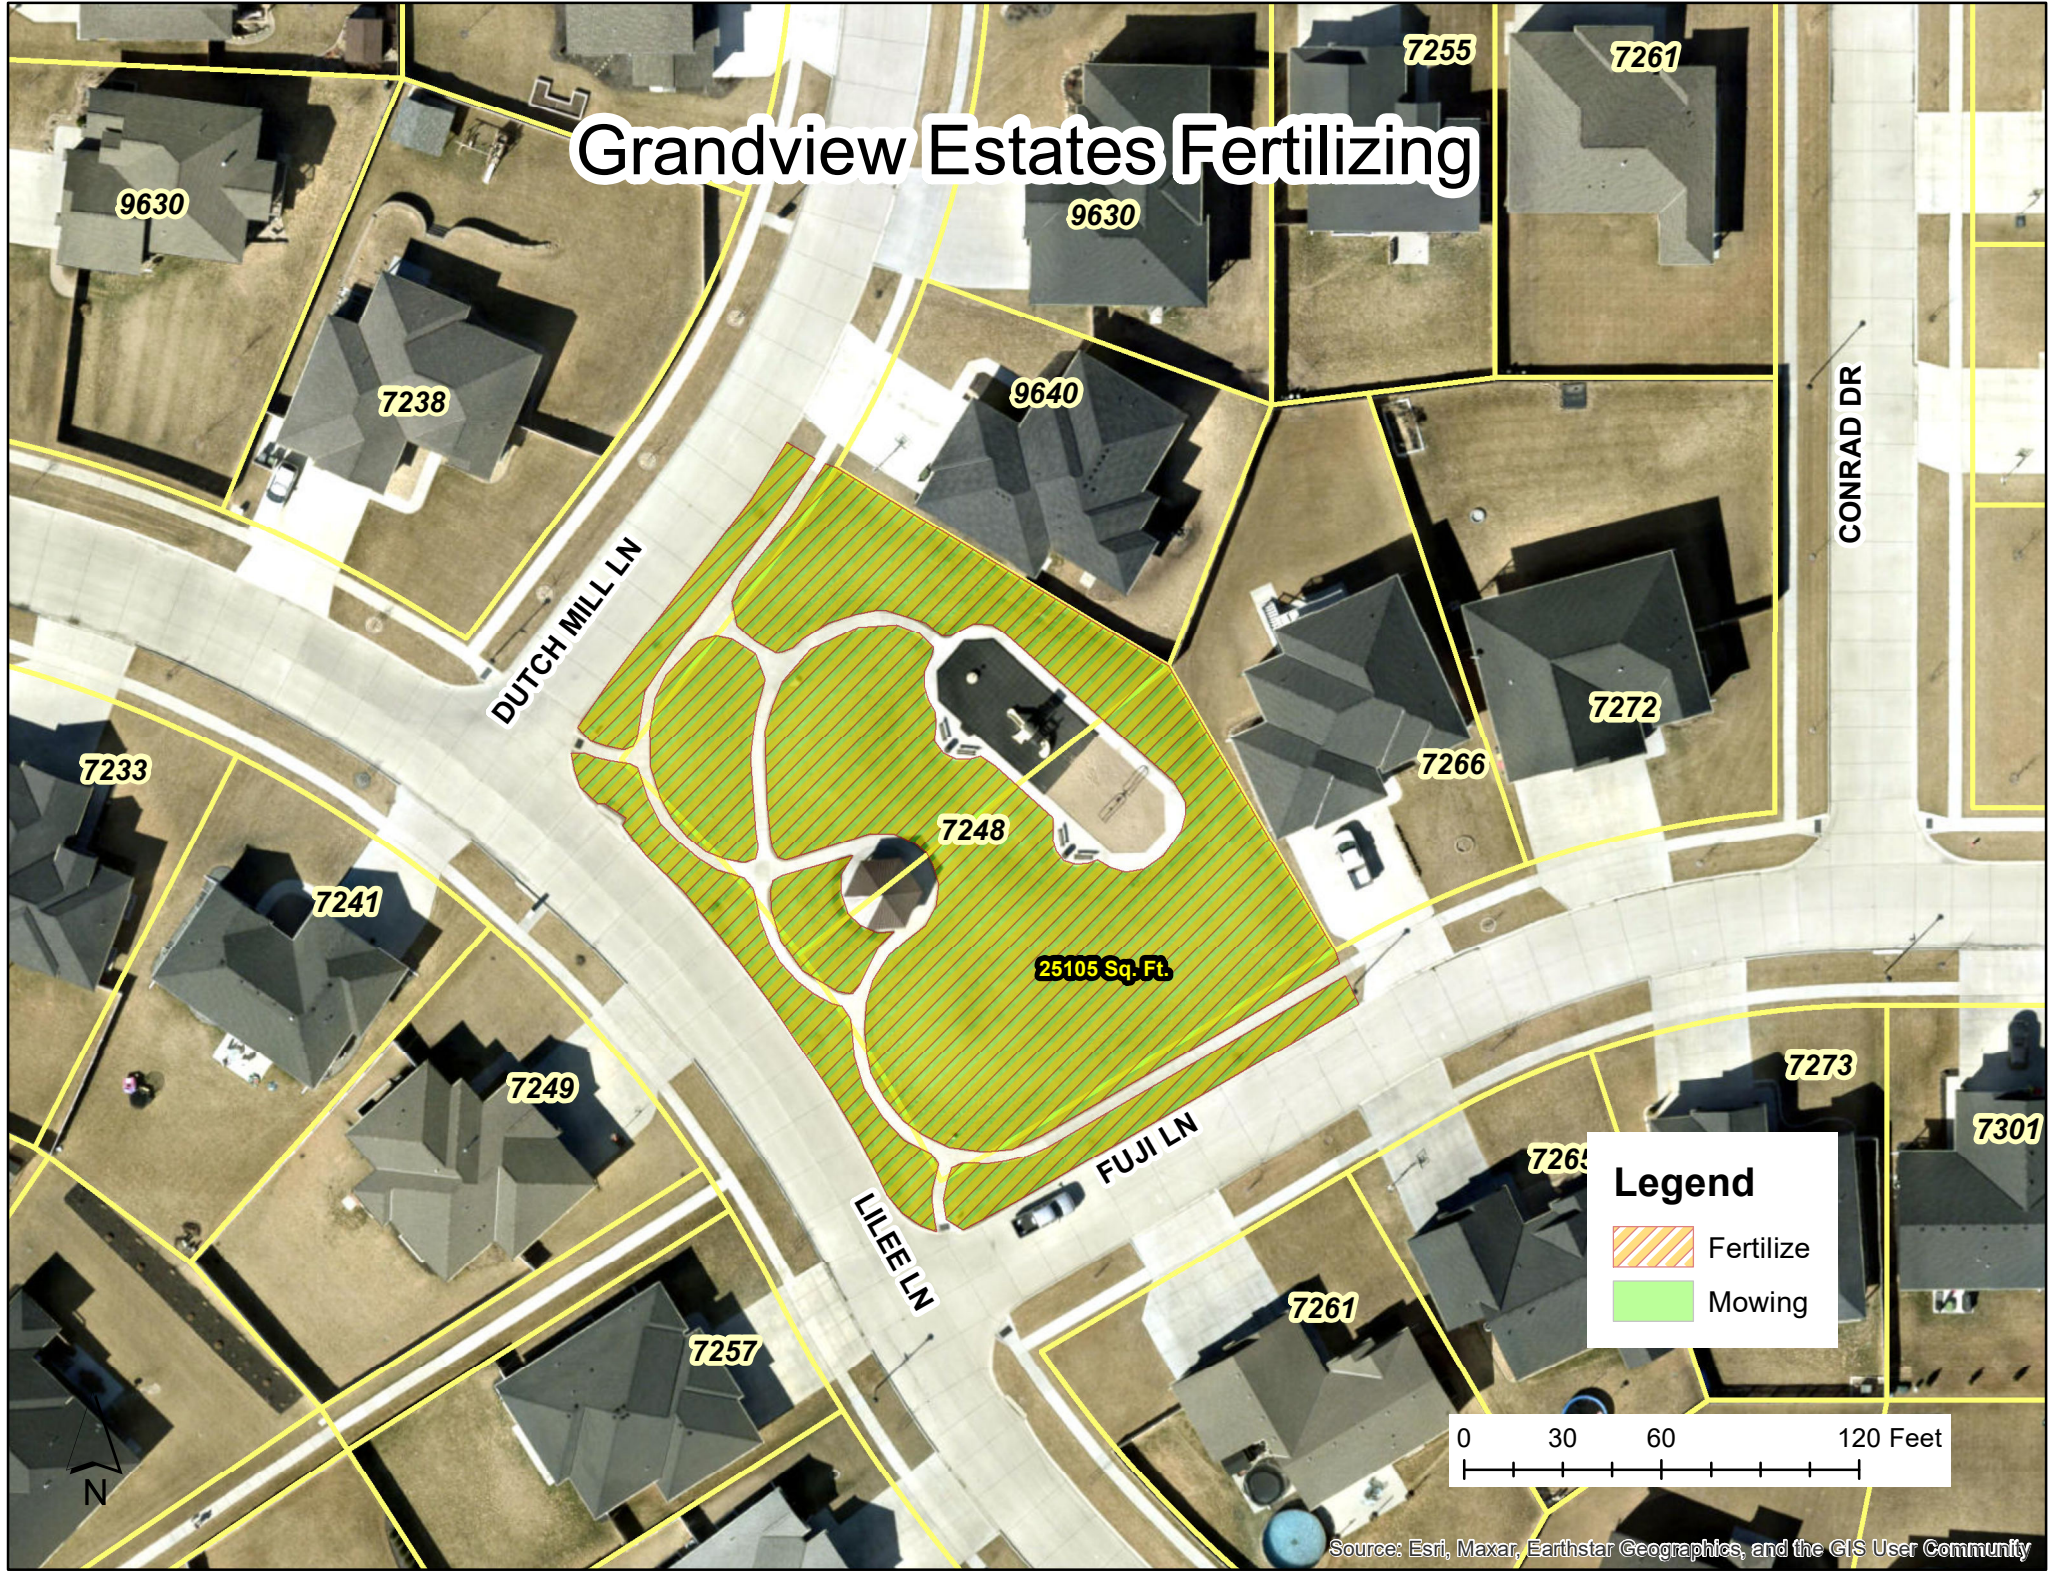

Grandview Estates Fertilizing

Legend

-  Fertilize
-  Mowing

COUNTRYVIEW RD

Grandview Estates Fertilizing

245 Sq. Ft.

7011

7031

7101

7105

7111

S 70TH ST

91079 Sq. Ft.

7110

7120

7100

9503

S 71ST ST

Legend

-  Fertilize
-  Mowing

Grandview Estates Fertilizing

91079 Sq. Ft.

S 70TH ST

S 71ST ST

Legend

-  Fertilize
-  Mowing

Grandview Estates Fertilizing

Legend

-  Fertilize
-  Mowing

Source: Esri, Maxar, Earthstar Geographics, and the GIS User Community

Grandview Estates Fertilizing

2791 Sq. Ft.