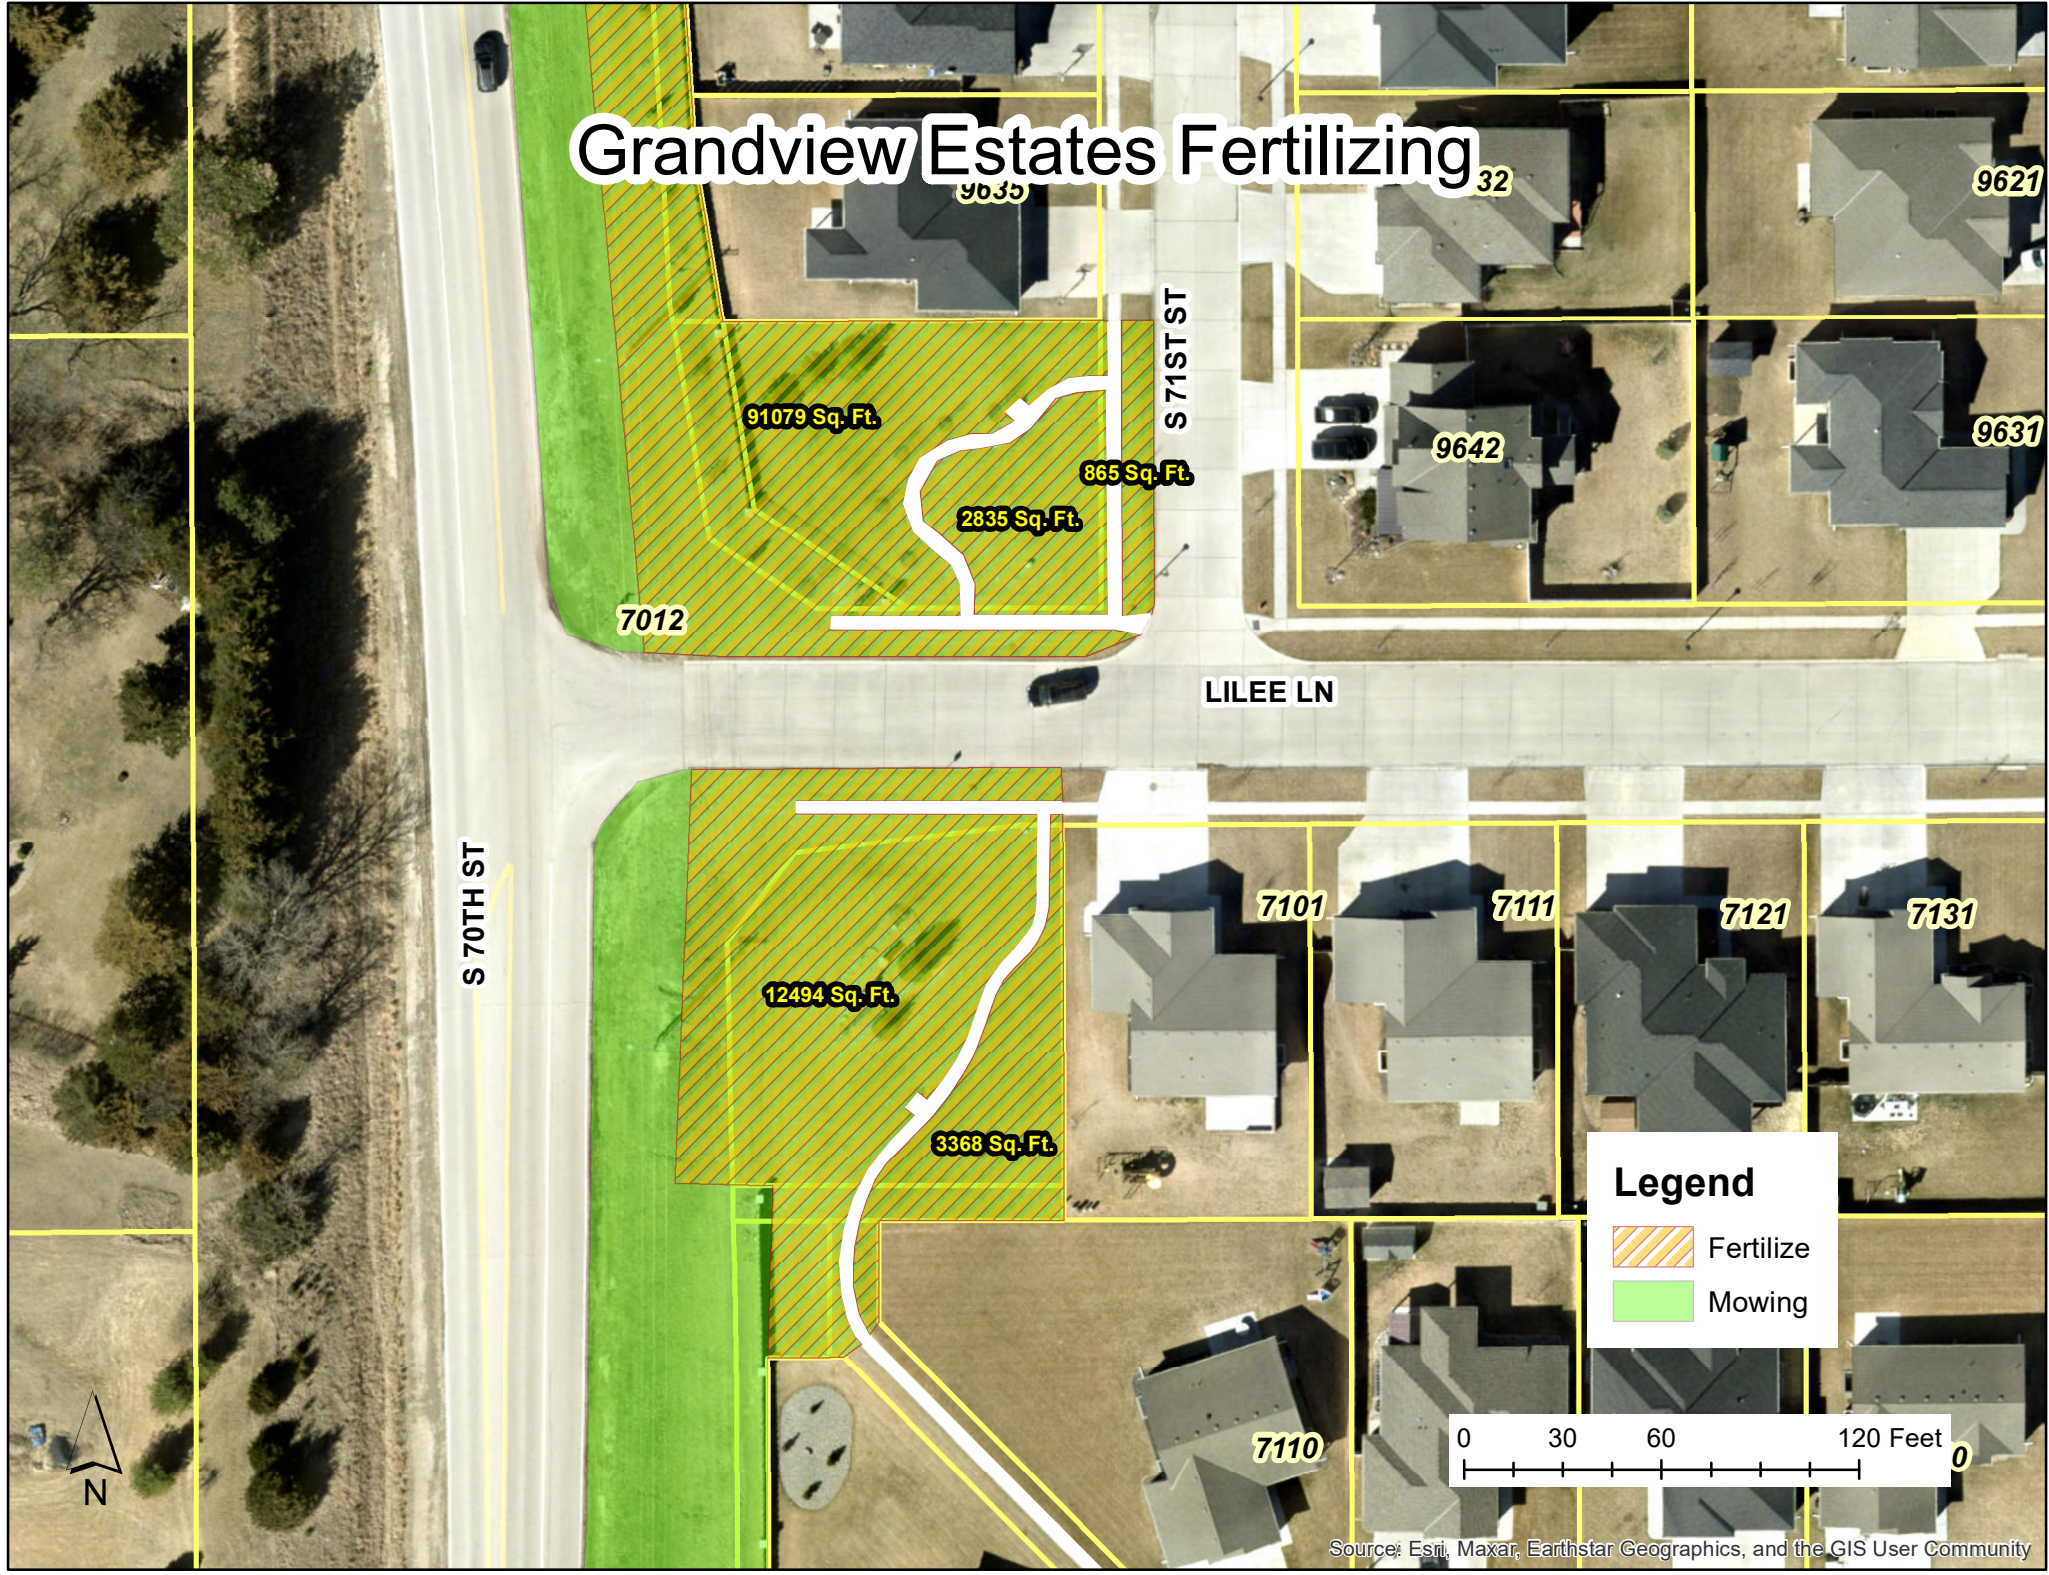

Grandview Estates Fertilizing

Legend

-  Fertilize
-  Mowing

COUNTRYVIEW RD

Grandview Estates Fertilizing

245 Sq. Ft.

7011

7031

9503

S 71ST ST

Legend

-  Fertilize
-  Mowing

Grandview Estates Fertilizing

91079 Sq. Ft.

S 70TH ST

S 71ST ST

Legend

-  Fertilize
-  Mowing

Grandview Estates Fertilizing

Legend

-  Fertilize
-  Mowing

Source: Esri, Maxar, Earthstar Geographics, and the GIS User Community

Grandview Estates Fertilizing

2791 Sq. Ft.