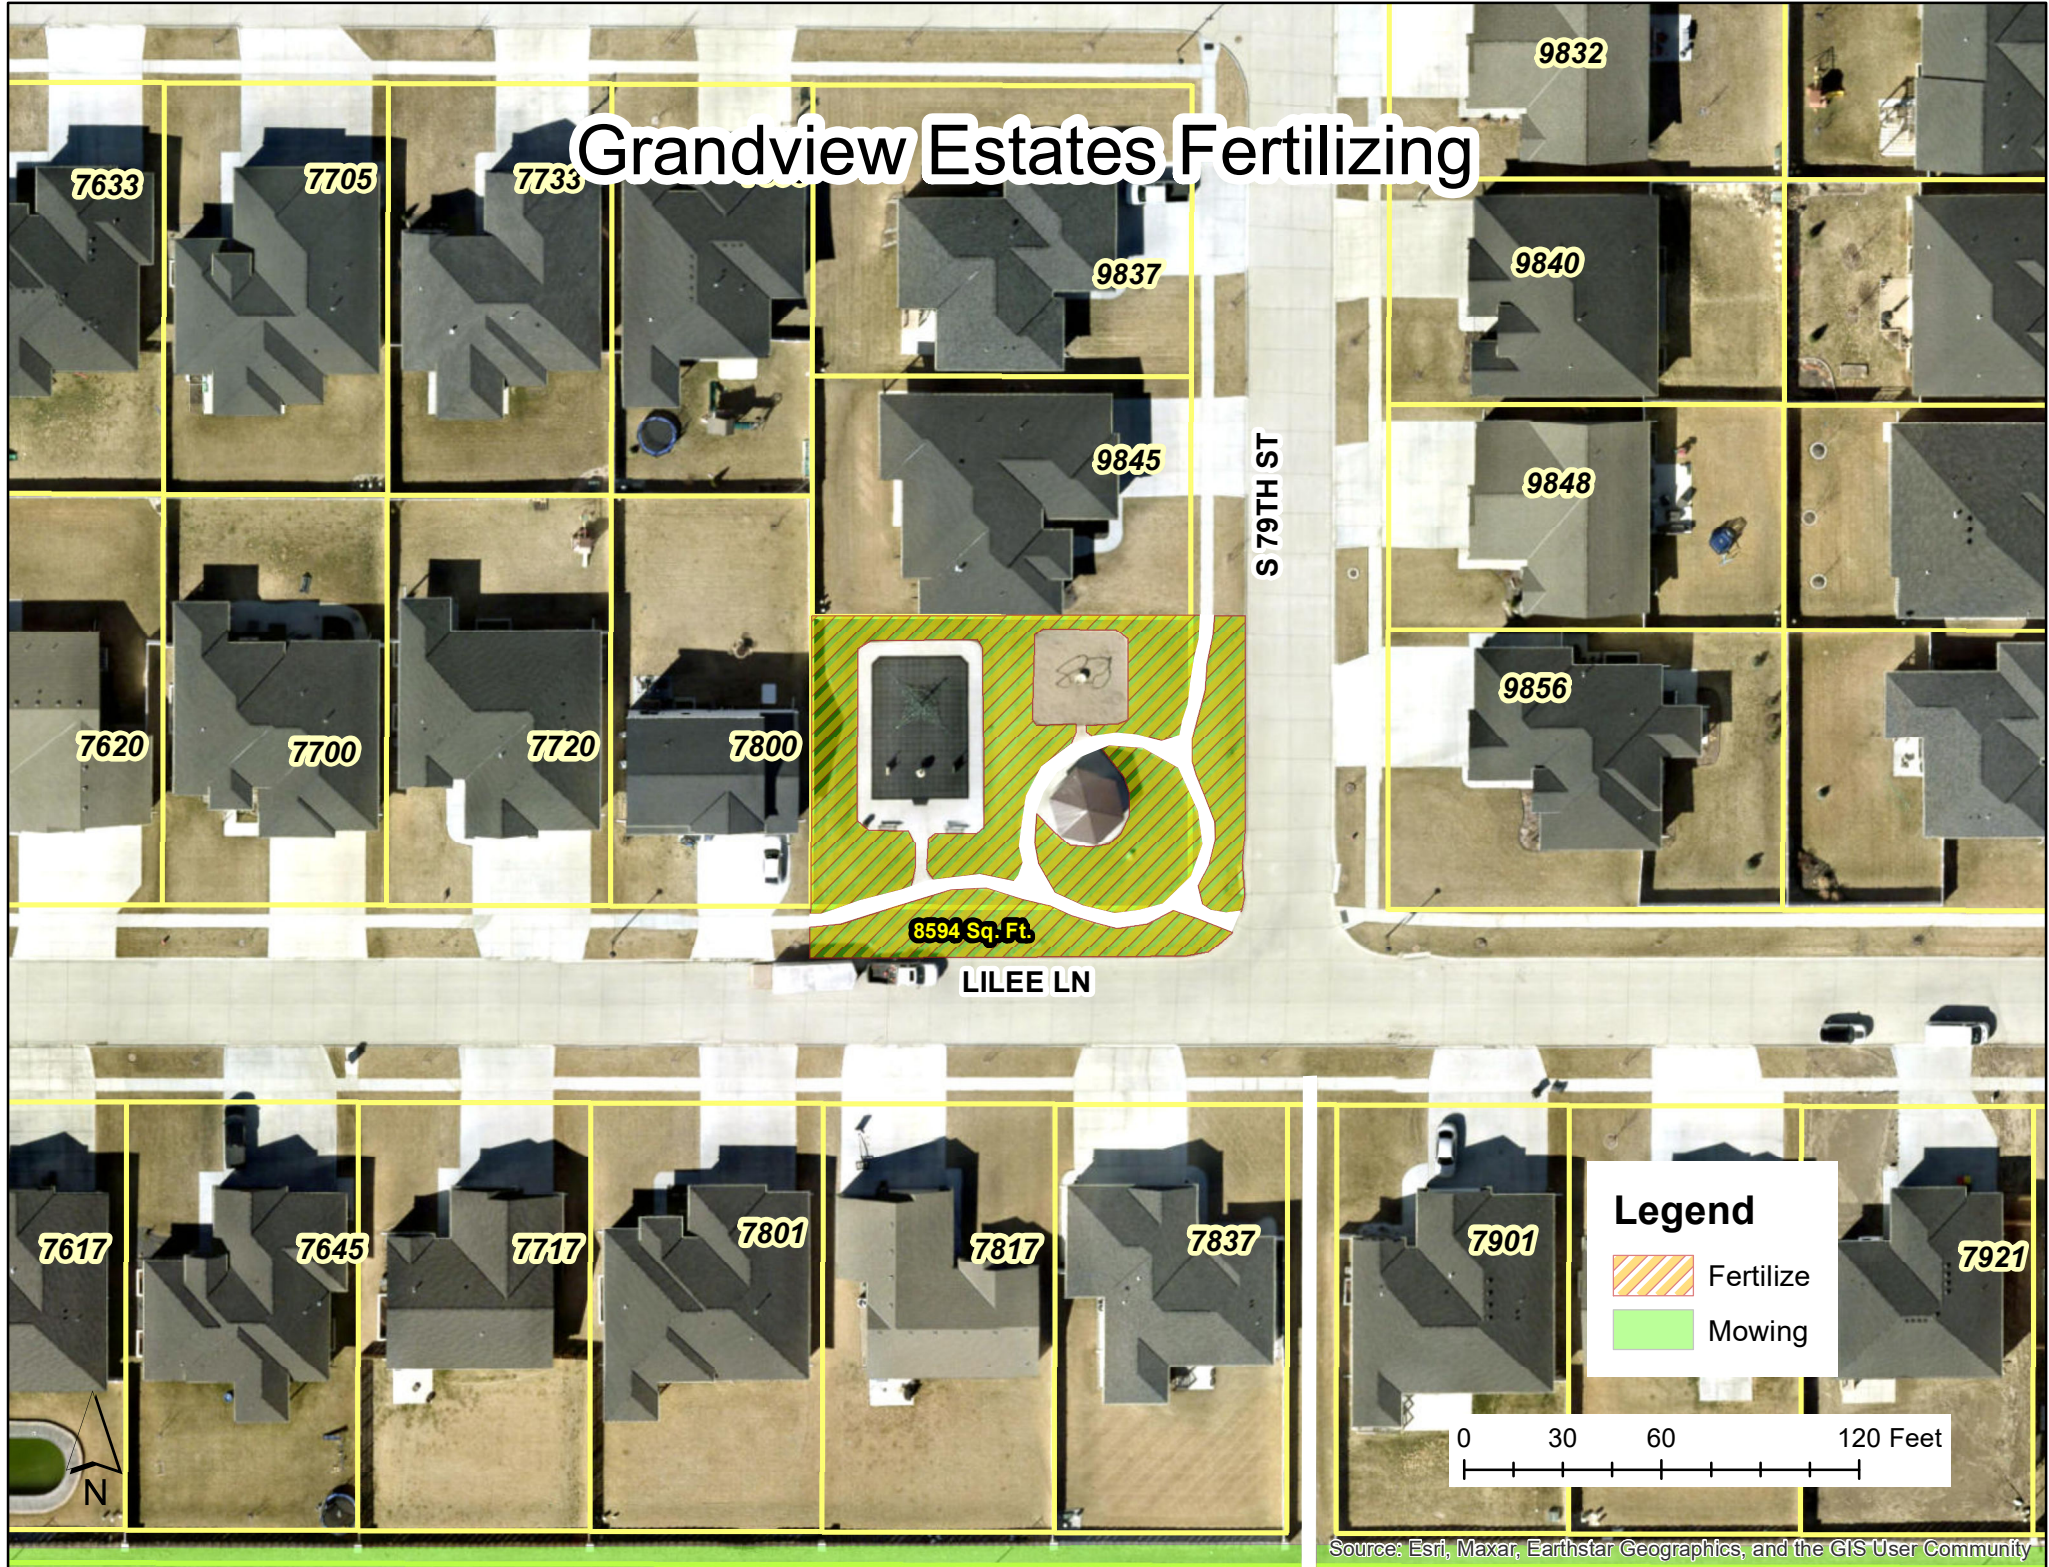

9503

S 71ST ST

Legend

-  Fertilize
-  Mowing

Grandview Estates Fertilizing

91079 Sq. Ft.

S 70TH ST

S 71ST ST

7537

ROKEBY RD

ROKEBY RD

Legend

-  Fertilize
-  Mowing

Grandview Estates Fertilizing

Source: Esri, Maxar, Earthstar Geographics, and the GIS User Community

Grandview Estates Fertilizing