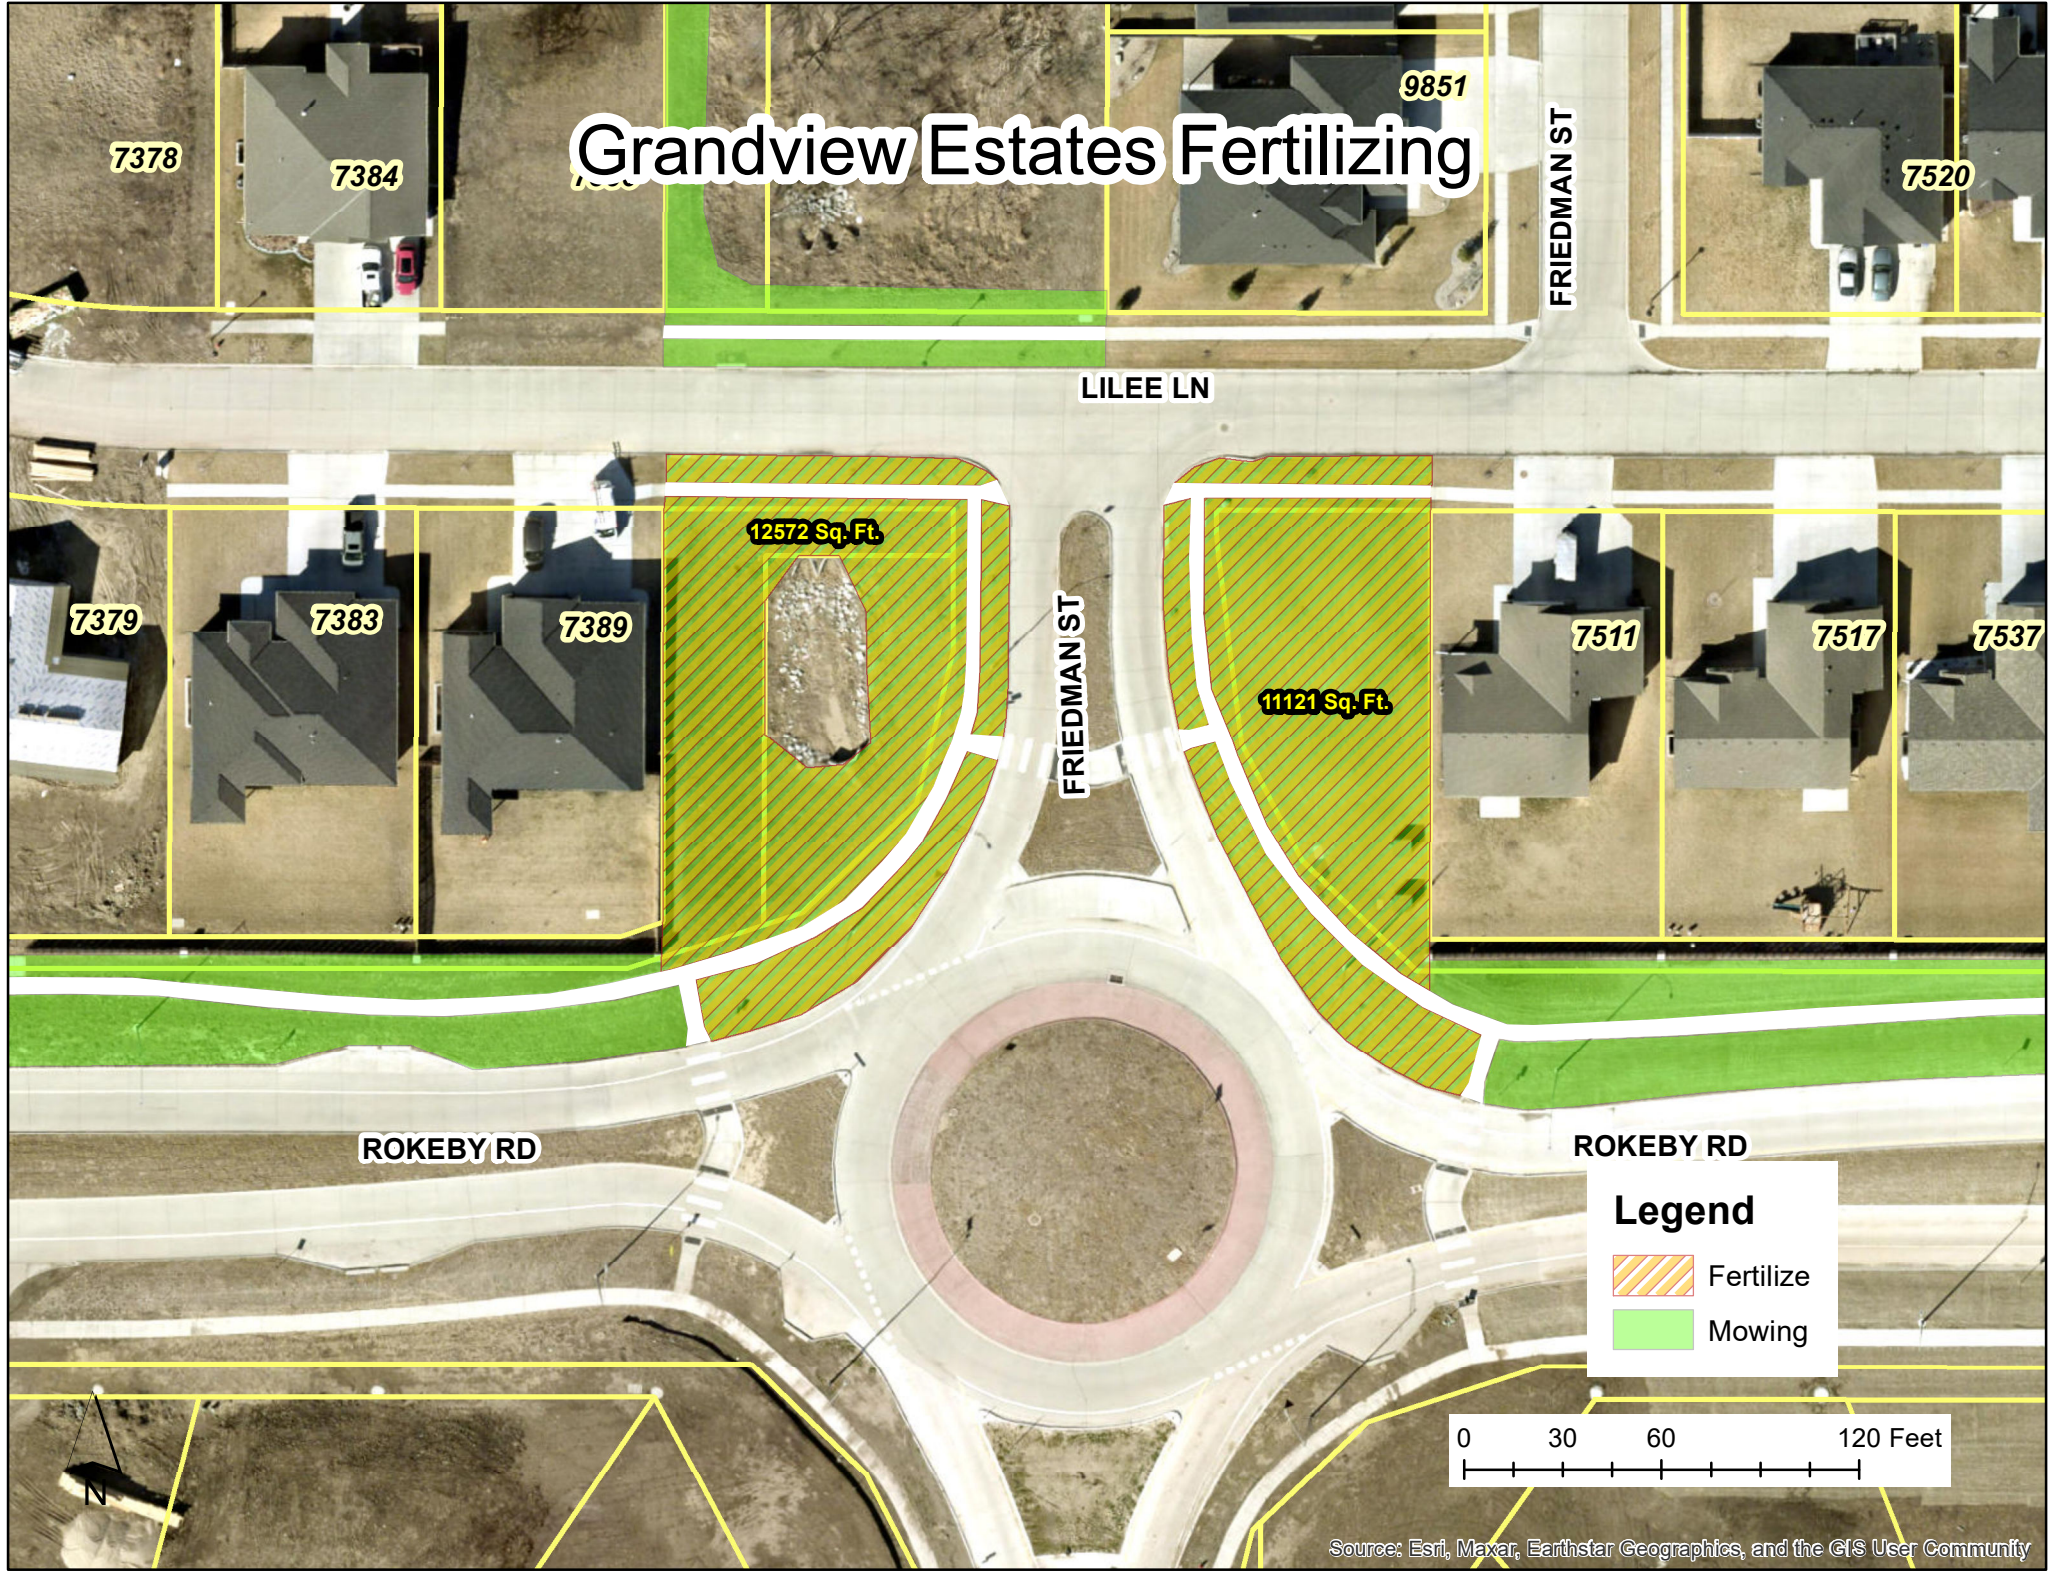

Grandview Estates Fertilizing

7378

7384

9851

7520

FRIEDMAN ST

LILEE LN

12572 Sq. Ft.

7379

7383

7389

FRIEDMAN ST

11121 Sq. Ft.

7511

7517

7537

ROKEBY RD

ROKEBY RD

Legend

- Fertilize
- Mowing