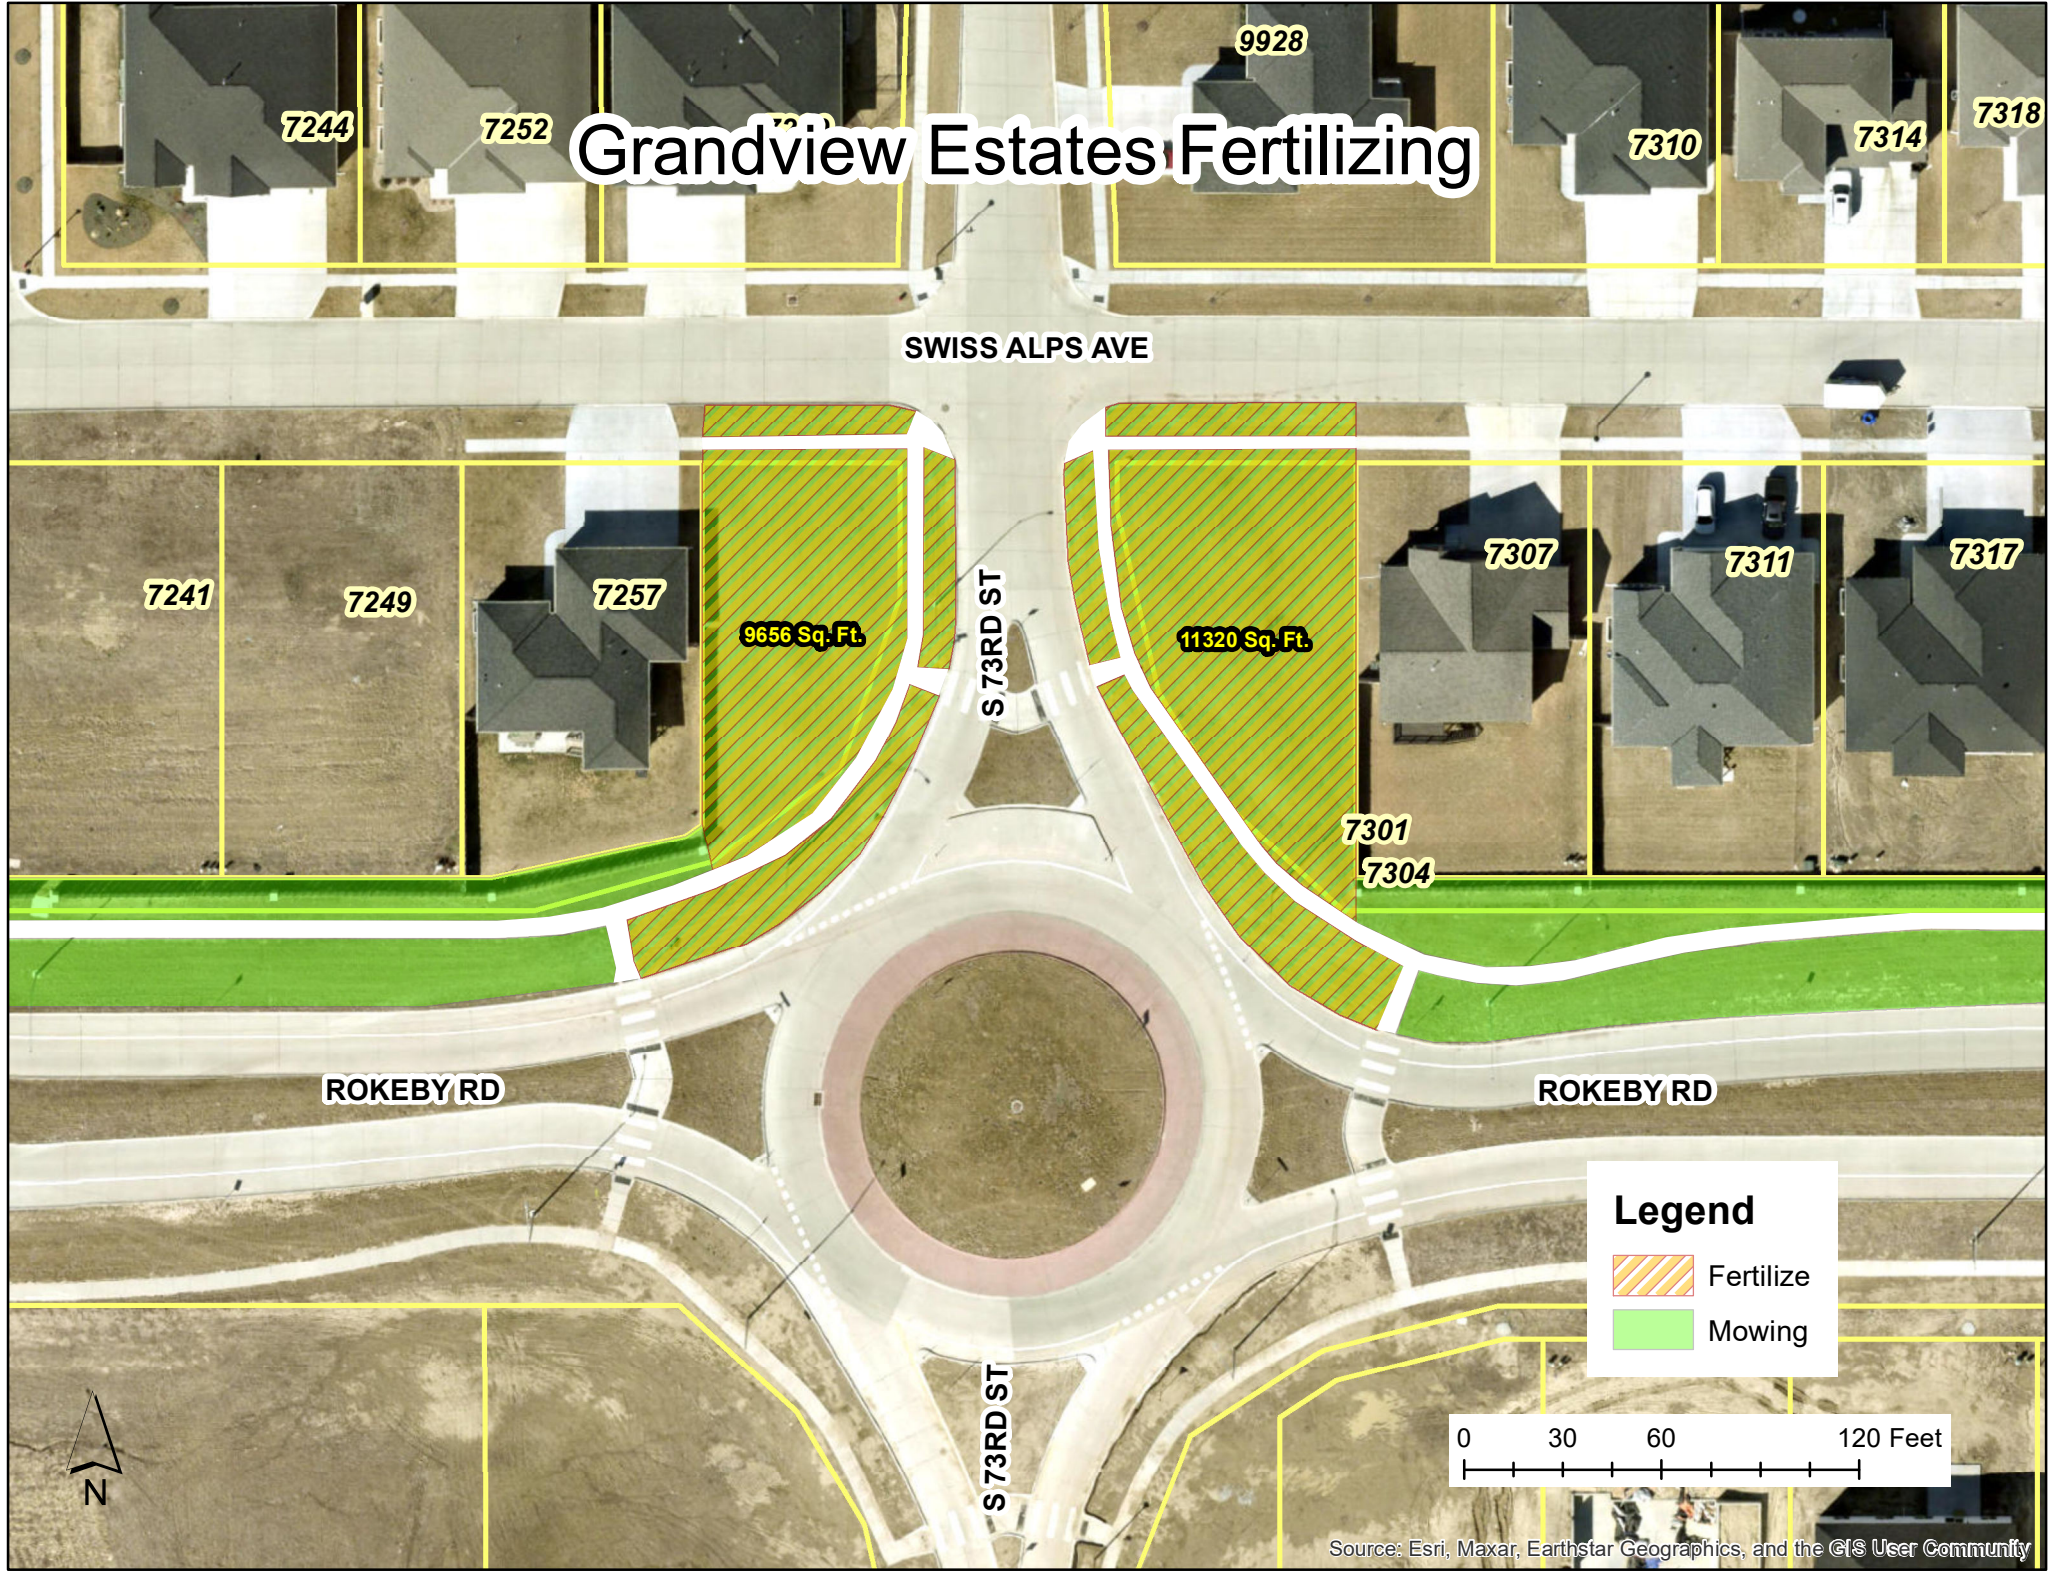

9503

S 71ST ST

Legend

-  Fertilize
-  Mowing

Grandview Estates Fertilizing

91079 Sq. Ft.

S 70TH ST

S 71ST ST

Legend

-  Fertilize
-  Mowing

Grandview Estates Fertilizing

Legend

-  Fertilize
-  Mowing

Source: Esri, Maxar, Earthstar Geographics, and the GIS User Community

Grandview Estates Fertilizing

2791 Sq. Ft.

S 72ND ST

SWISS ALPS CT

SWISS ALPS AVE

197 Sq. Ft.

2330 Sq. Ft.

Legend

-  Fertilize
-  Mowing

Grandview Estates Fertilizing