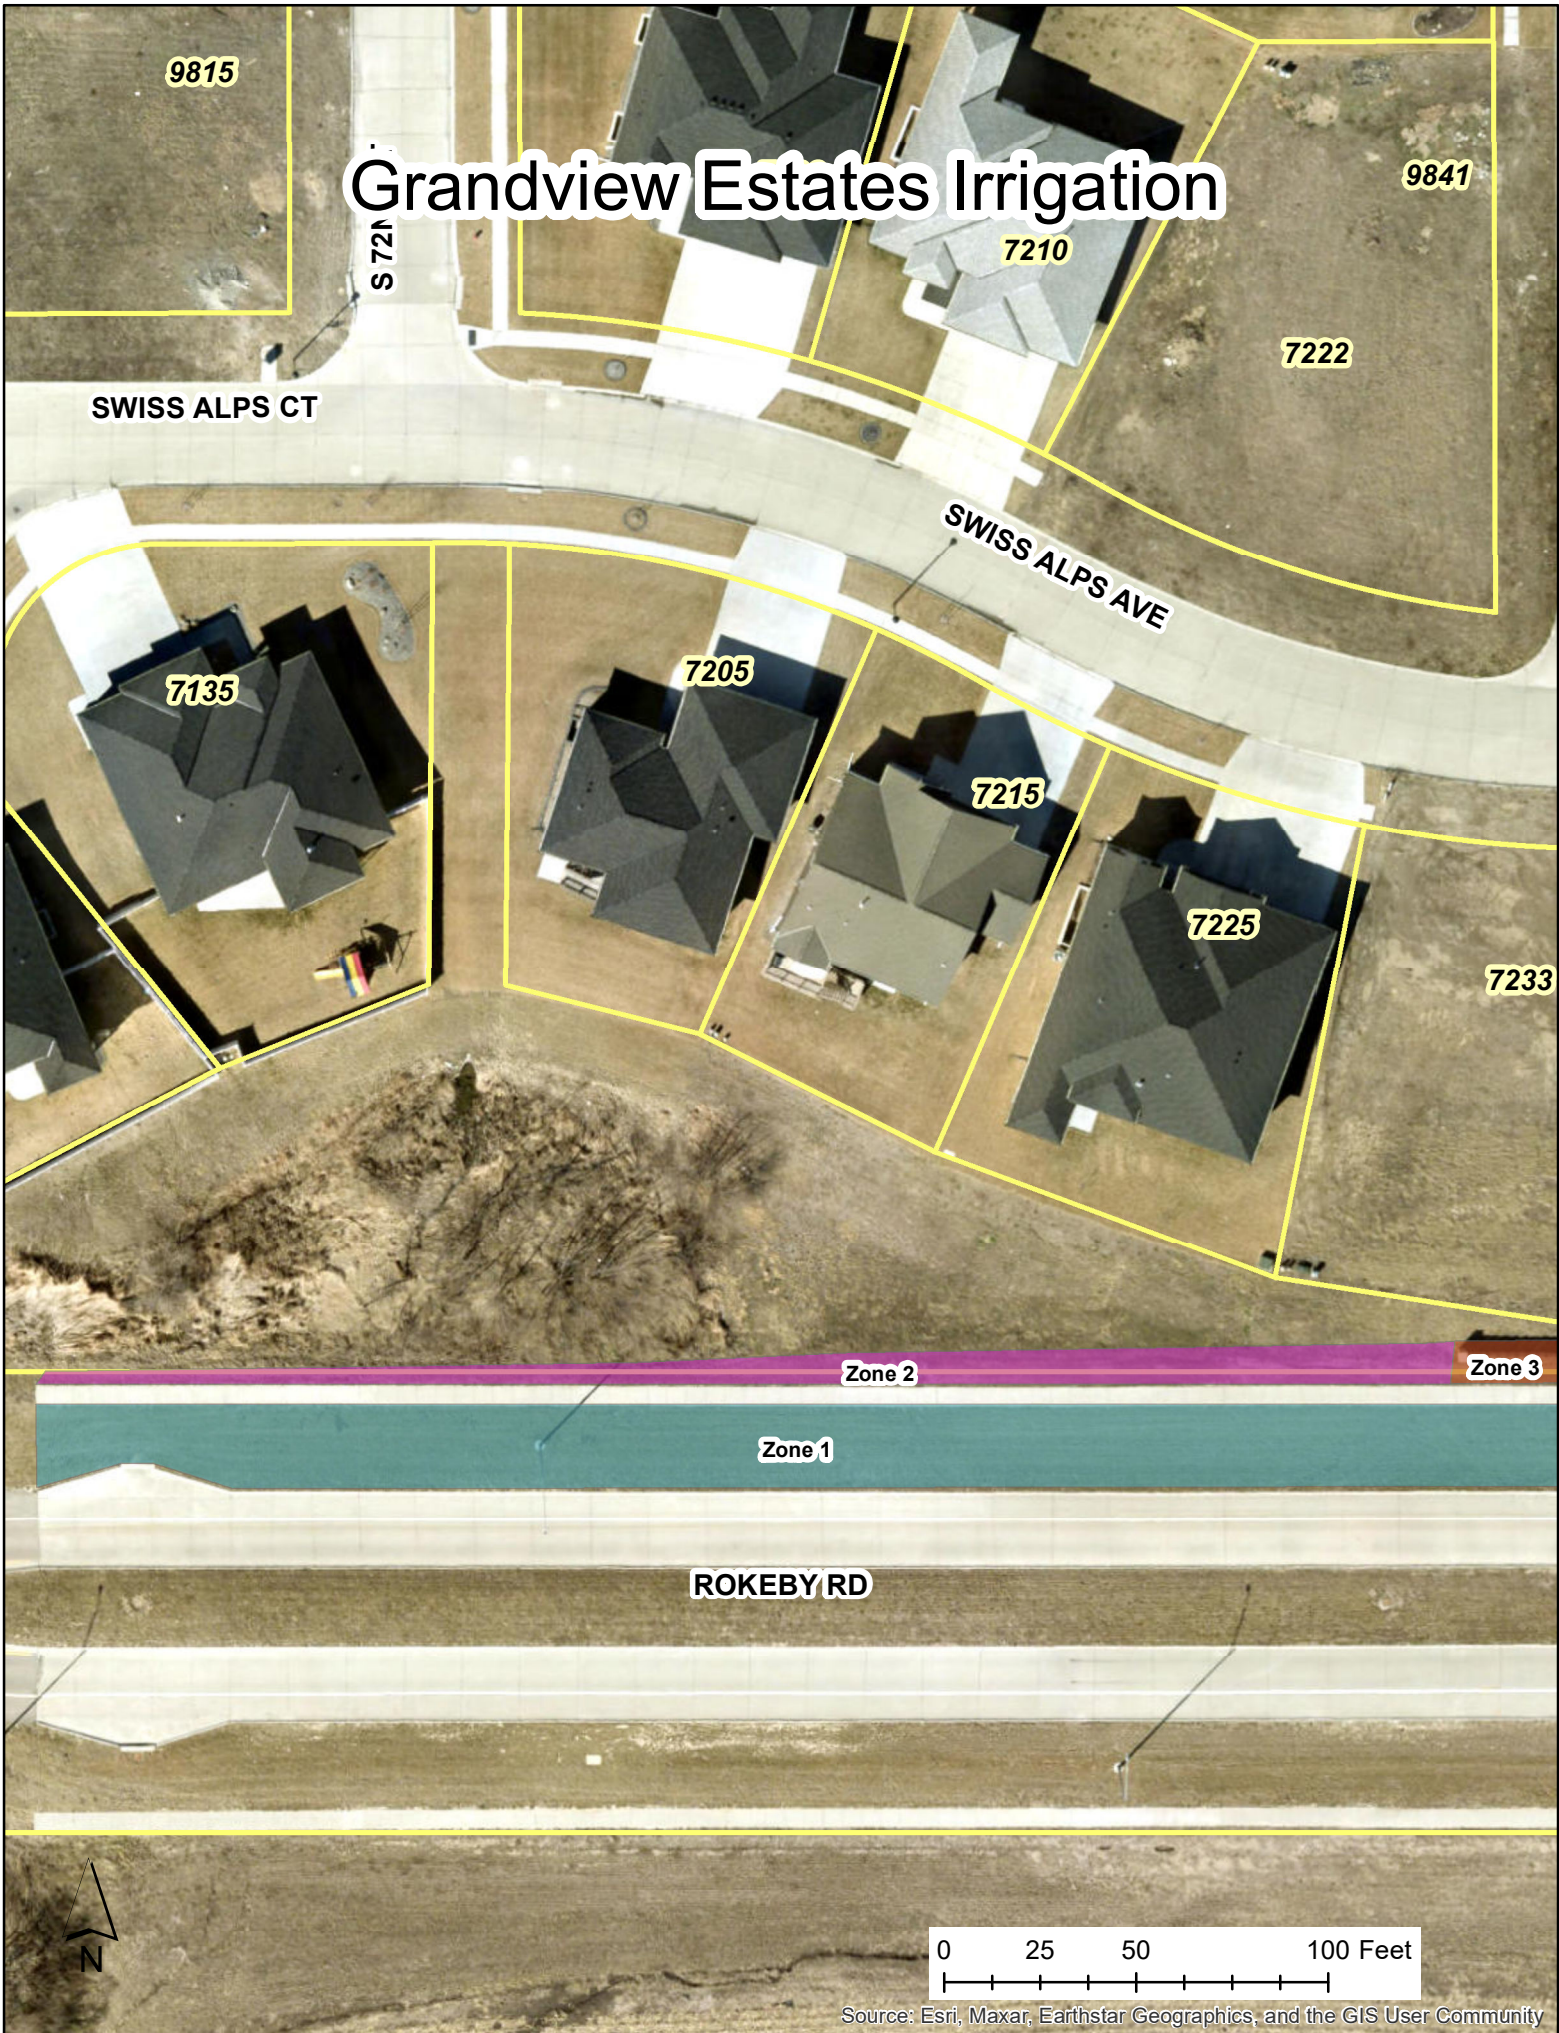

# Grandview Estates Irrigation

Source: Esri, Maxar, Earthstar Geographics, and the GIS User Community

7125

7115

Zone 11

Zone 2

Zone 1

0 25 50 100 Feet

Source: Esri, Maxar, Earthstar Geographics, and the GIS User Community