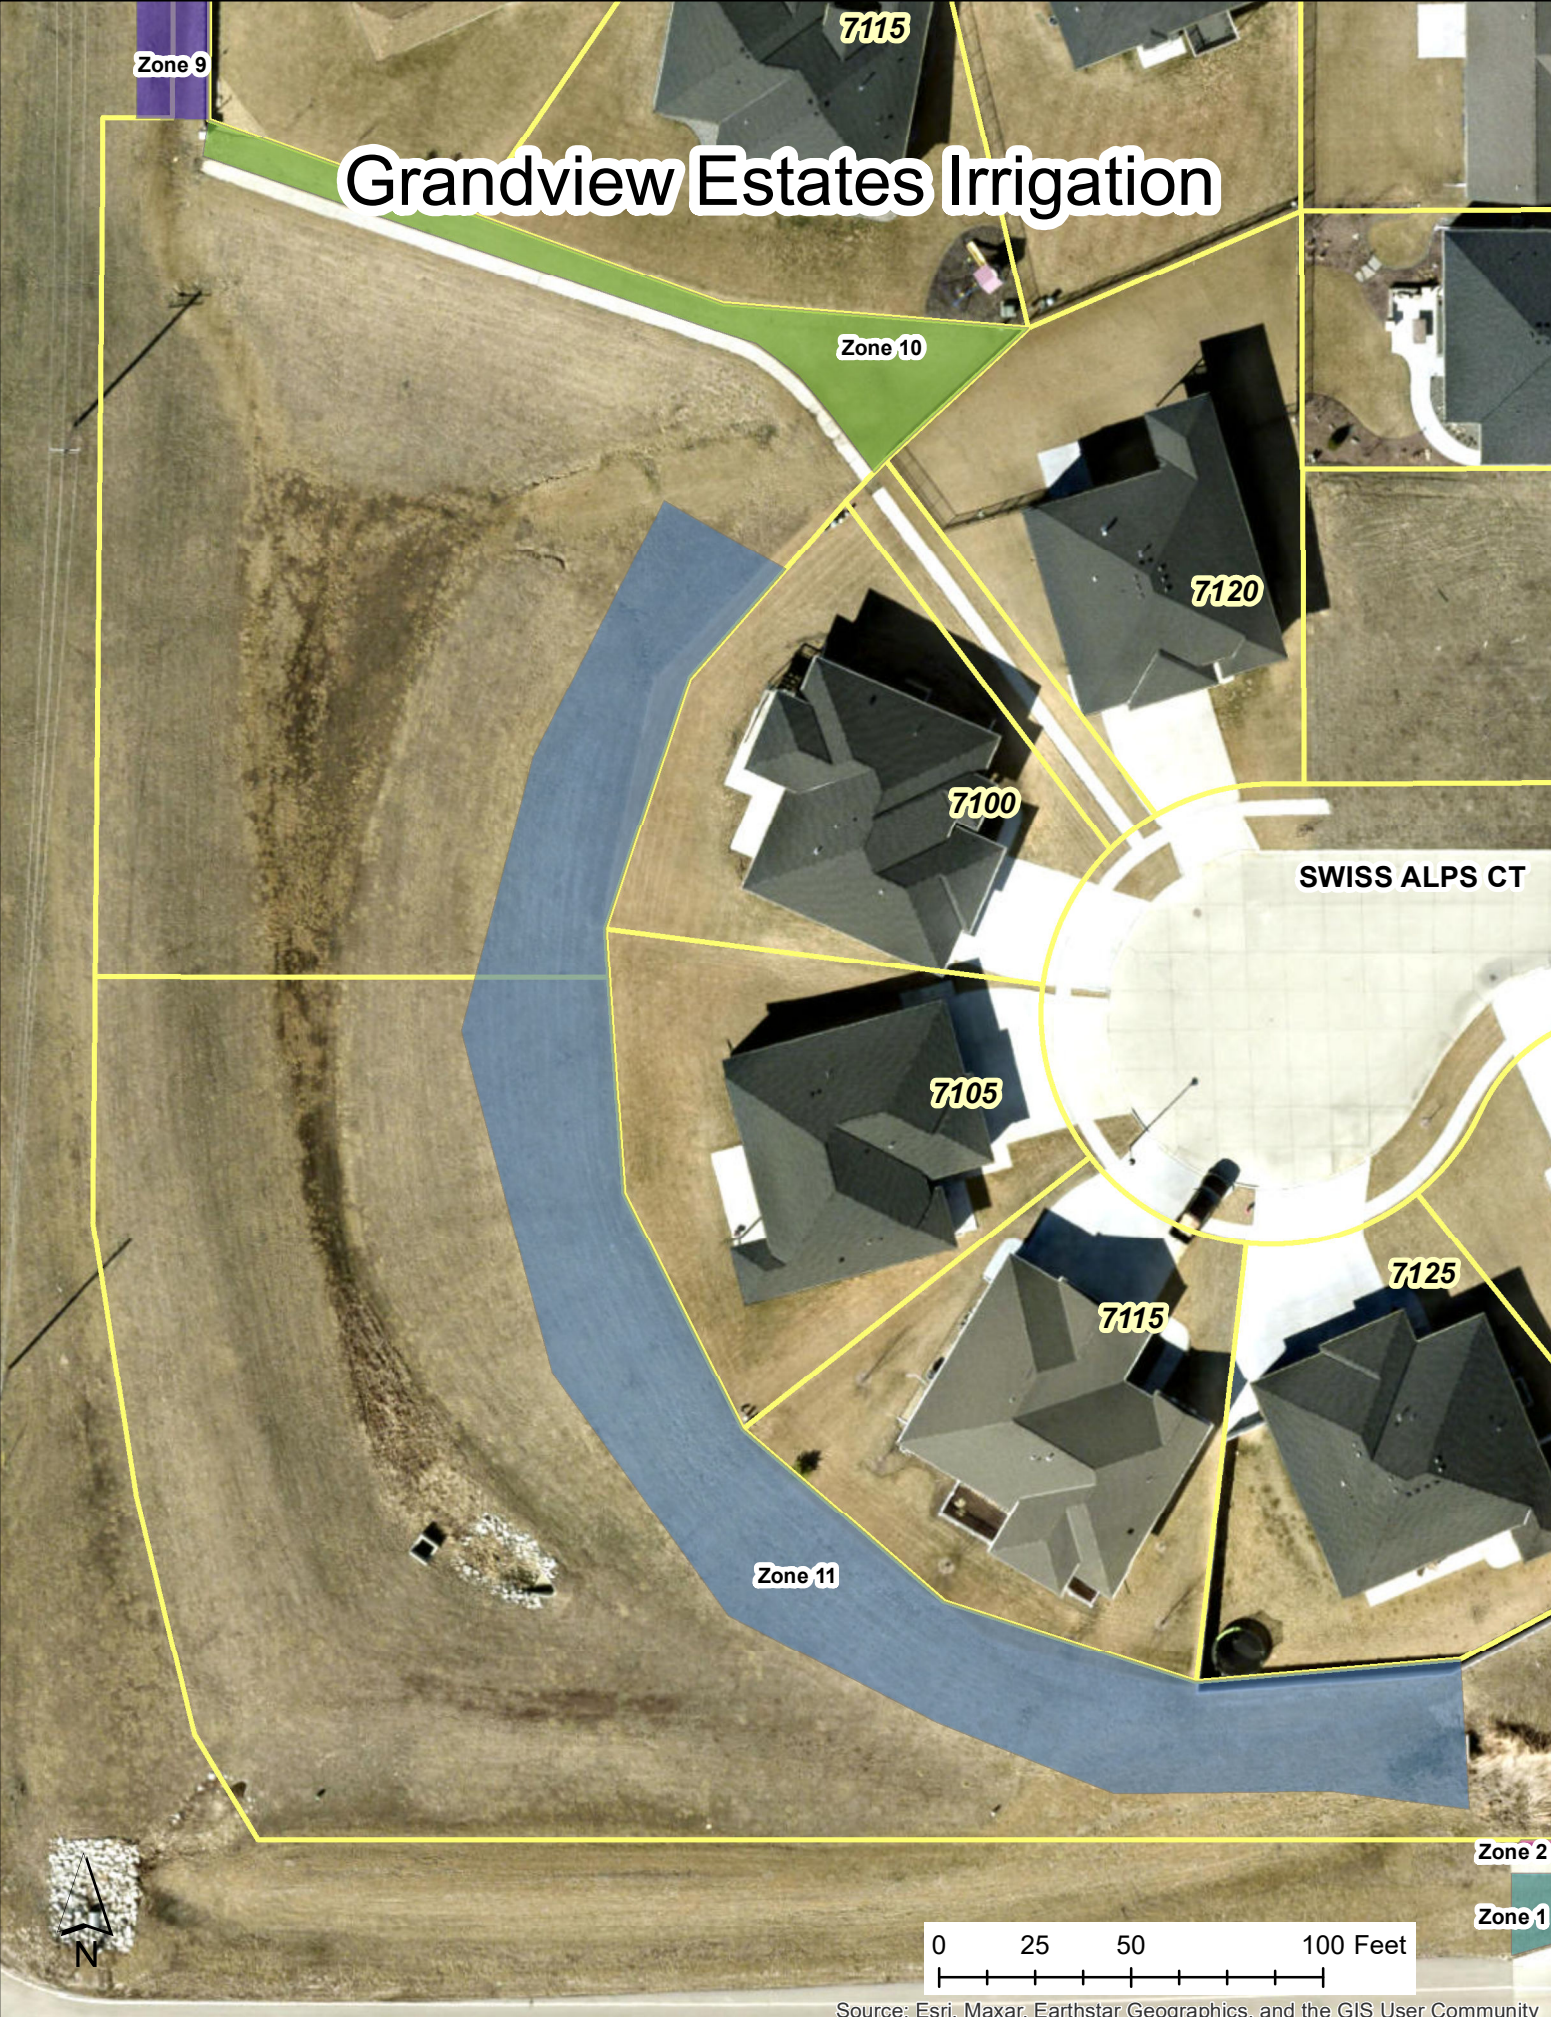

# Grandview Estates Irrigation

Source: Esri, Maxar, Earthstar Geographics, and the GIS User Community

7125

7115

Zone 11

Zone 2

Zone 1

0 25 50 100 Feet

Source: Esri, Maxar, Earthstar Geographics, and the GIS User Community