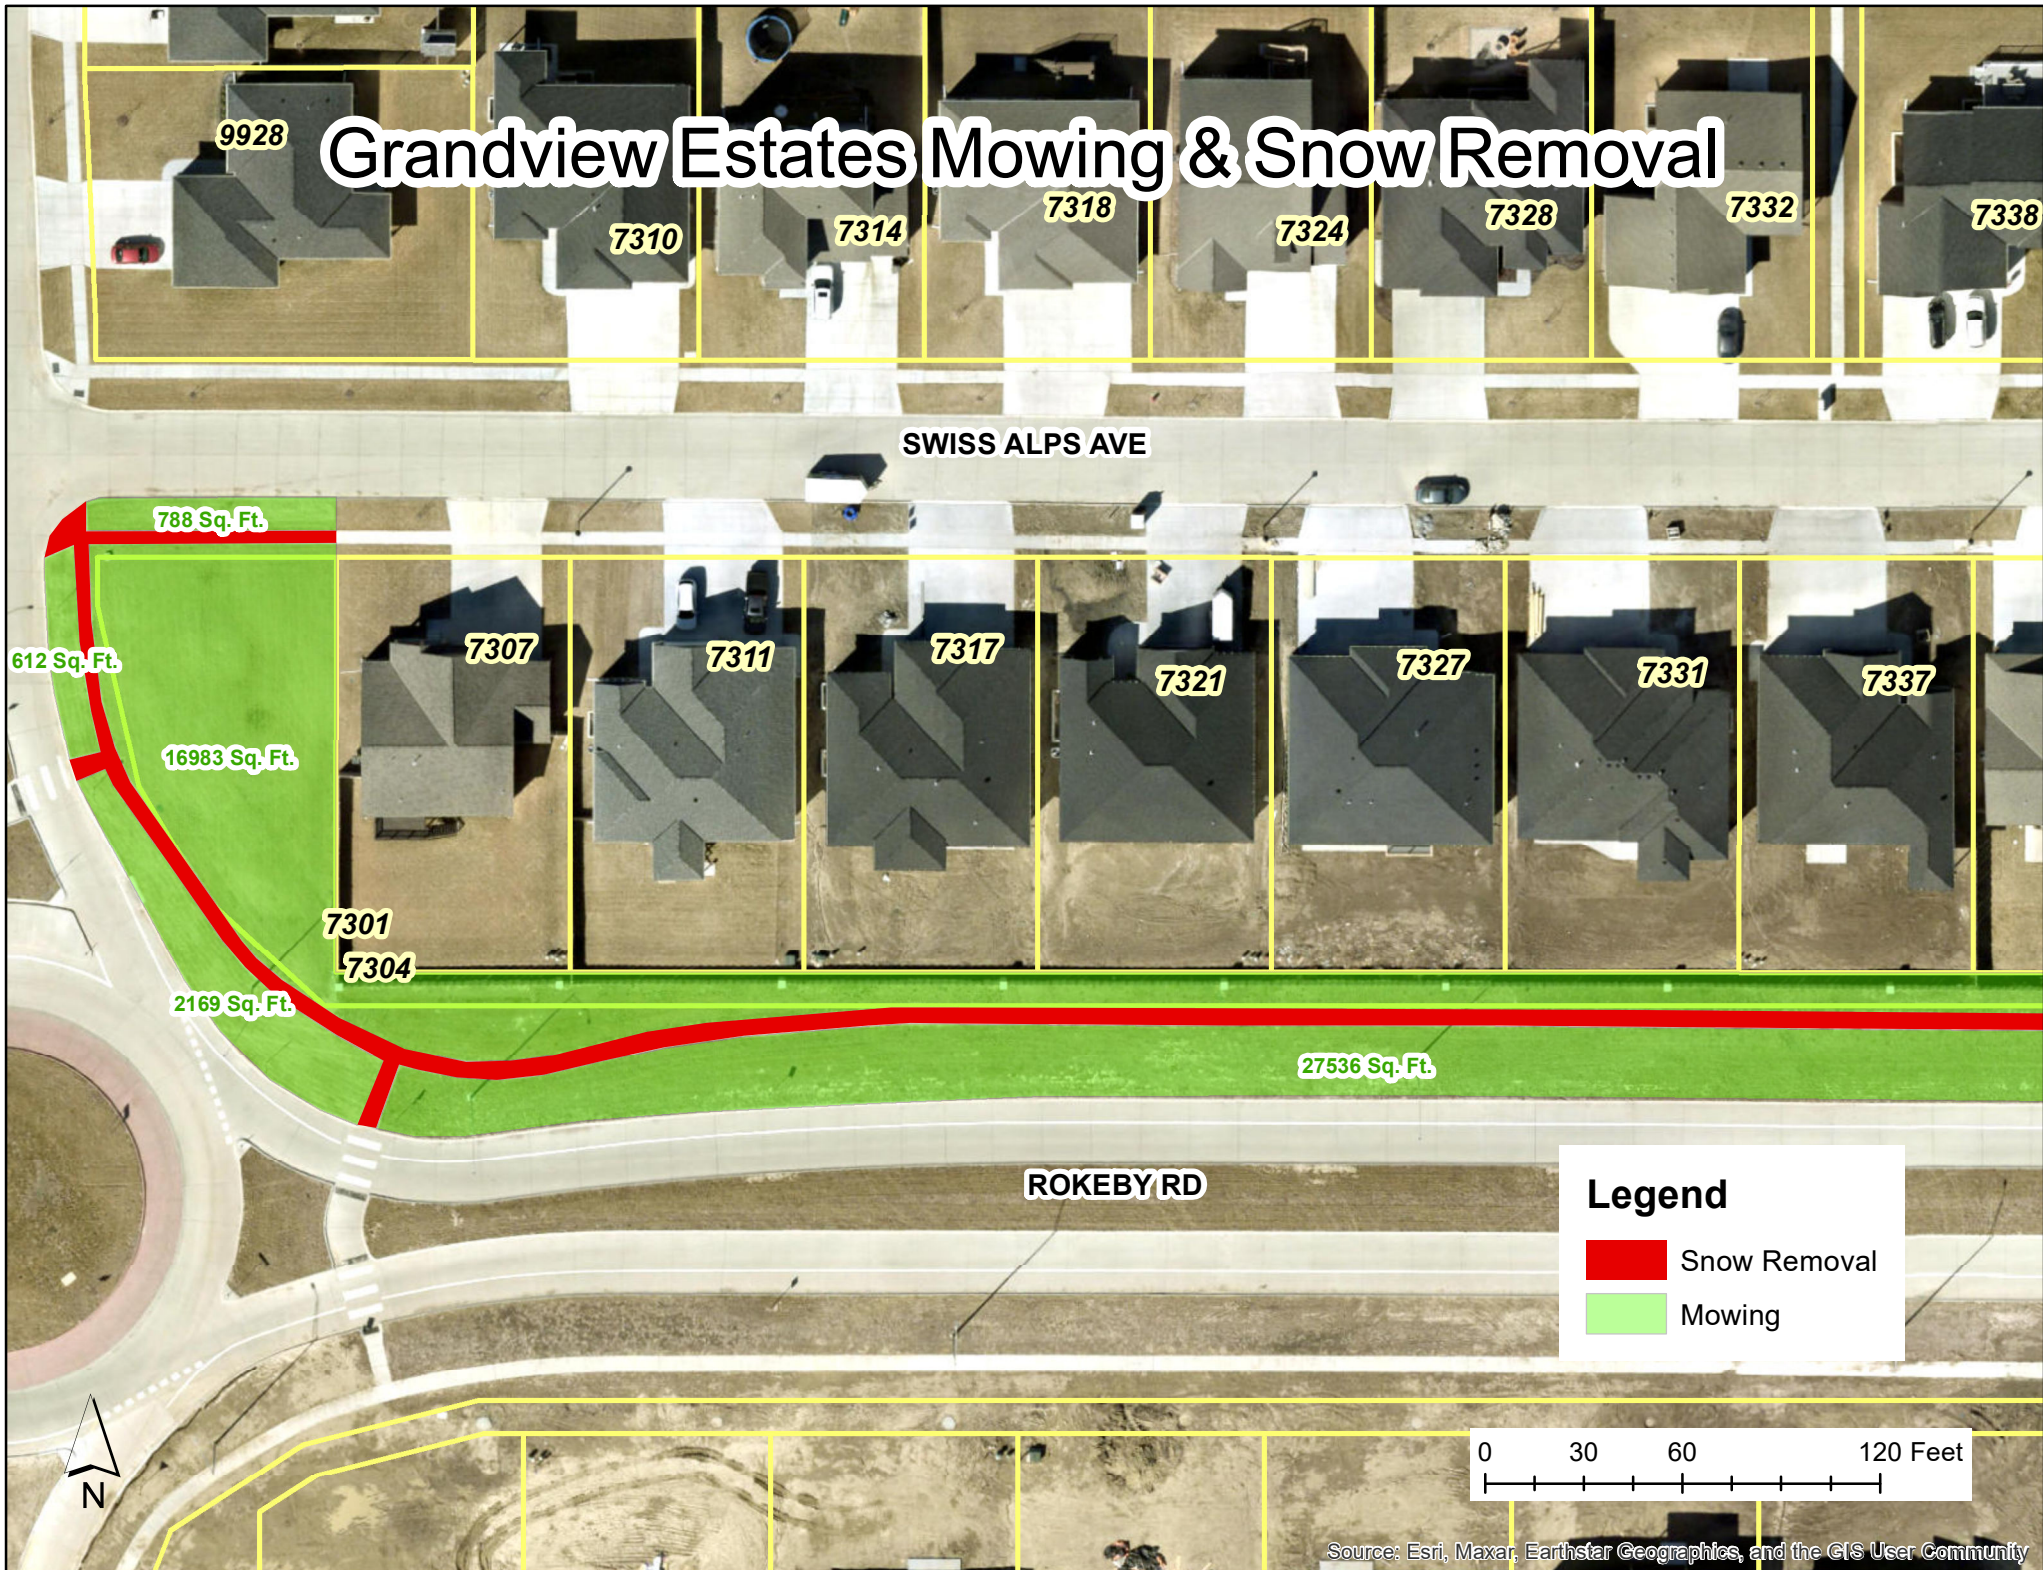

- Snow Removal
- Mowing

Source: Esri, Maxar, EarthStar Geographics, and the GIS User Community

Grandview Estates Mowing & Snow Removal

S 70TH ST

9805

9815

S 72ND ST

7120

7125

Legend

- Snow Removal
- Mowing

0 30 60 120 Feet

ROKEBY RD

Grandview Estates Mowing & Snow Removal

Grandview Estates Mowing & Snow Removal

Legend

- Snow Removal
- Mowing

Grandview Estates Snow Removal

LILEE LN

SWISS ALPS AVE

7351