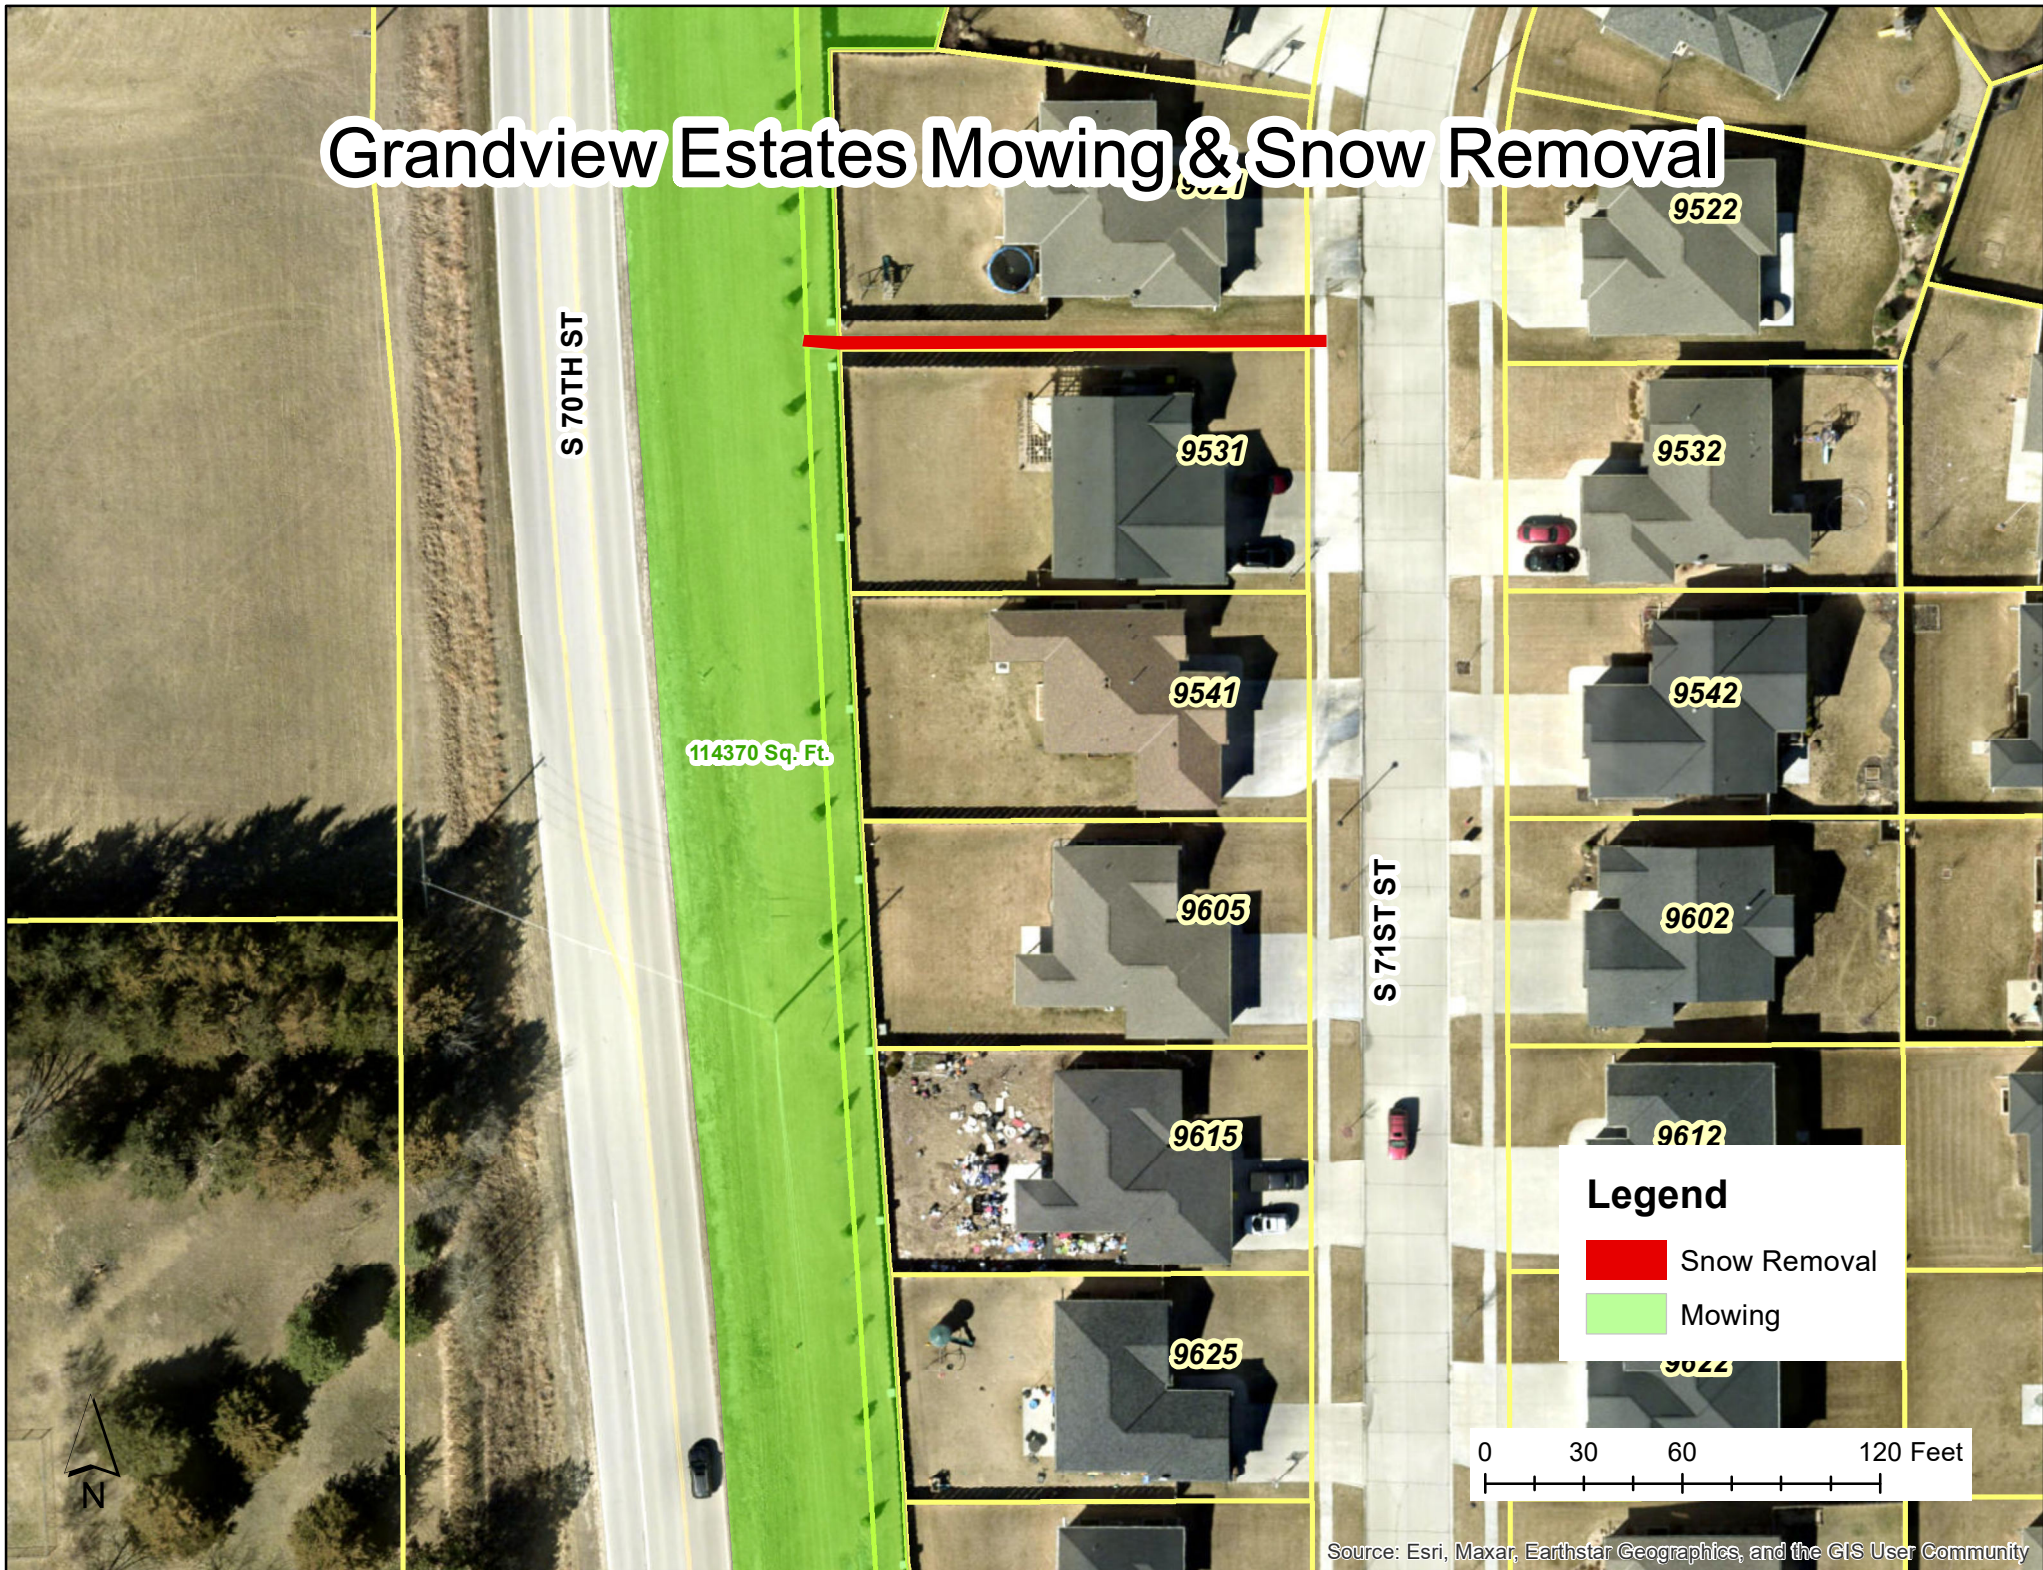

7105

7111

S 70TH ST

114370 Sq. Ft.

7120

Legend

-  Mowing
-  Snow Removal

7110

7100

9503

S 71ST ST

0 35 70 140 Feet

Grandview Estates Mowing & Snow Removal

Grandview Estates Mowing & Snow Removal

Grandview Estates Mowing & Snow Removal

Legend

- Snow Removal
- Mowing

Source: Esri, Maxar, EarthStar Geographics, and the GIS User Community

Grandview Estates Mowing & Snow Removal

S 70TH ST

9805

9815

S 72ND ST

7120

7125

Legend

- Snow Removal
- Mowing

0 30 60 120 Feet

ROKEBY RD

Grandview Estates Mowing & Snow Removal

Grandview Estates Mowing & Snow Removal

Legend