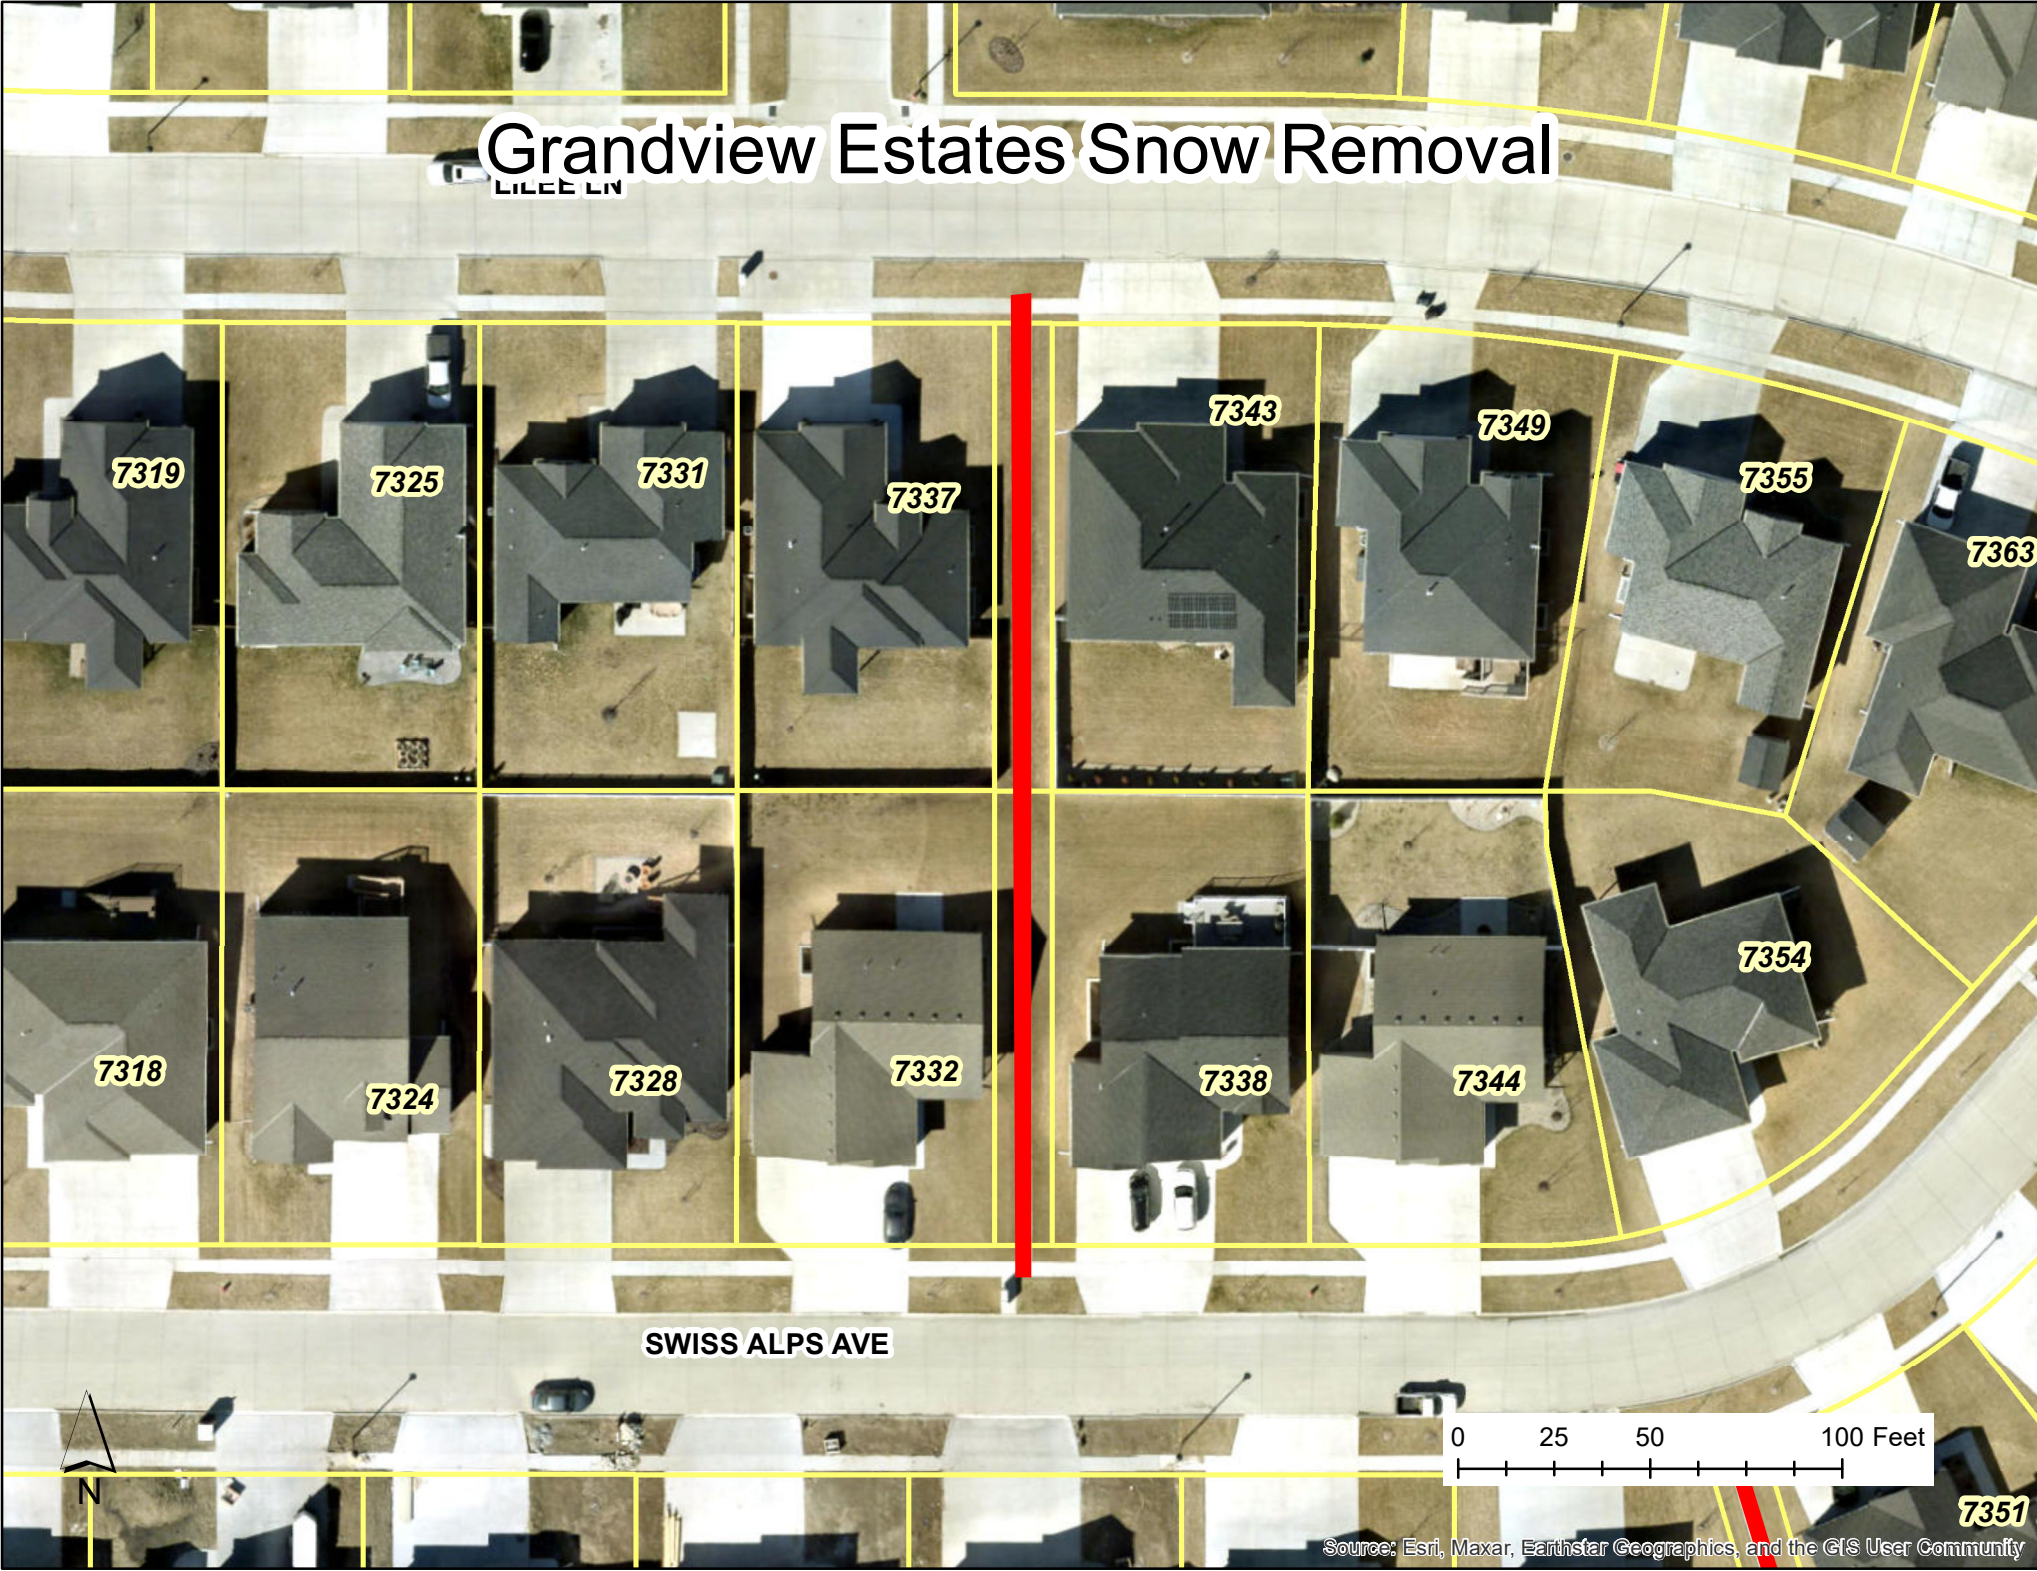

- Snow Removal
- Mowing

Source: Esri, Maxar, EarthStar Geographics, and the GIS User Community

Grandview Estates Mowing & Snow Removal

S 70TH ST

9805

9815

S 72ND ST

7120

7125

Legend

- Snow Removal
- Mowing

0 30 60 120 Feet

ROKEBY RD

Grandview Estates Mowing & Snow Removal

Grandview Estates Mowing & Snow Removal

Legend

- Snow Removal
- Mowing

Grandview Estates Snow Removal

LILEE LN

SWISS ALPS AVE

7351