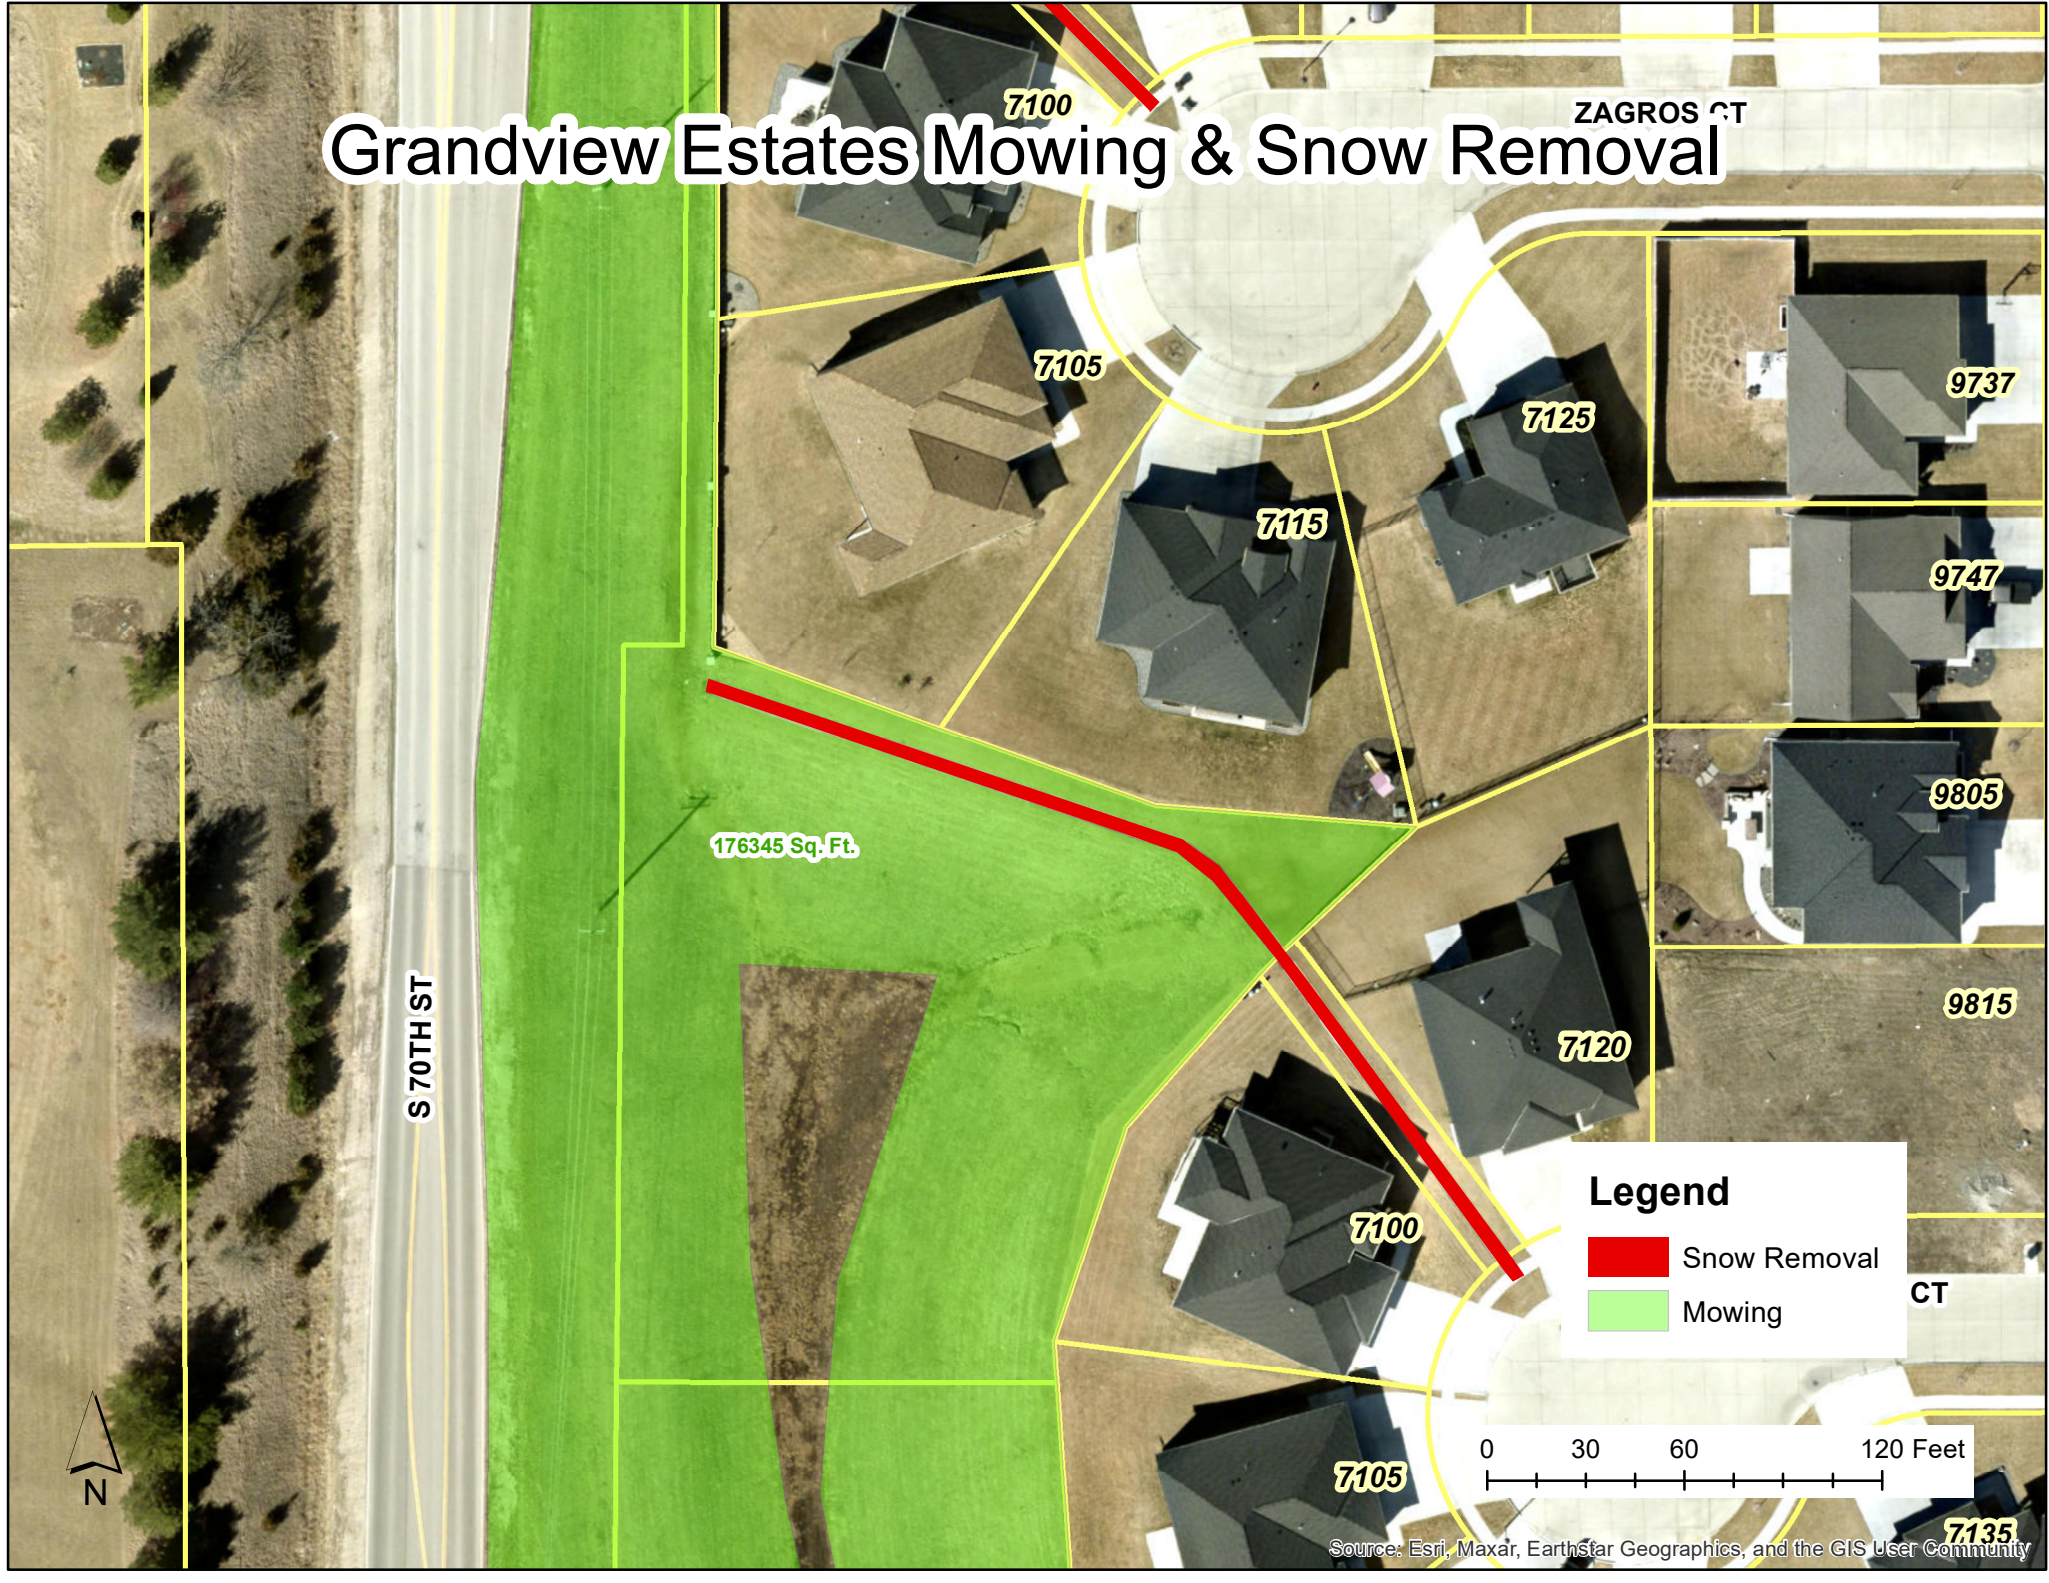

7105

7111

S 70TH ST

114370 Sq. Ft.

7120

Legend

-  Mowing
-  Snow Removal

7110

7100

9503

S 71ST ST

0 35 70 140 Feet

Grandview Estates Mowing & Snow Removal

Grandview Estates Mowing & Snow Removal

Grandview Estates Mowing & Snow Removal

Legend

- Snow Removal
- Mowing

Source: Esri, Maxar, EarthStar Geographics, and the GIS User Community

Grandview Estates Mowing & Snow Removal

S 70TH ST

9805

9815

S 72ND ST

7120

7125

Legend

- Snow Removal
- Mowing

0 30 60 120 Feet

ROKEBY RD

Grandview Estates Mowing & Snow Removal

Grandview Estates Mowing & Snow Removal

Legend